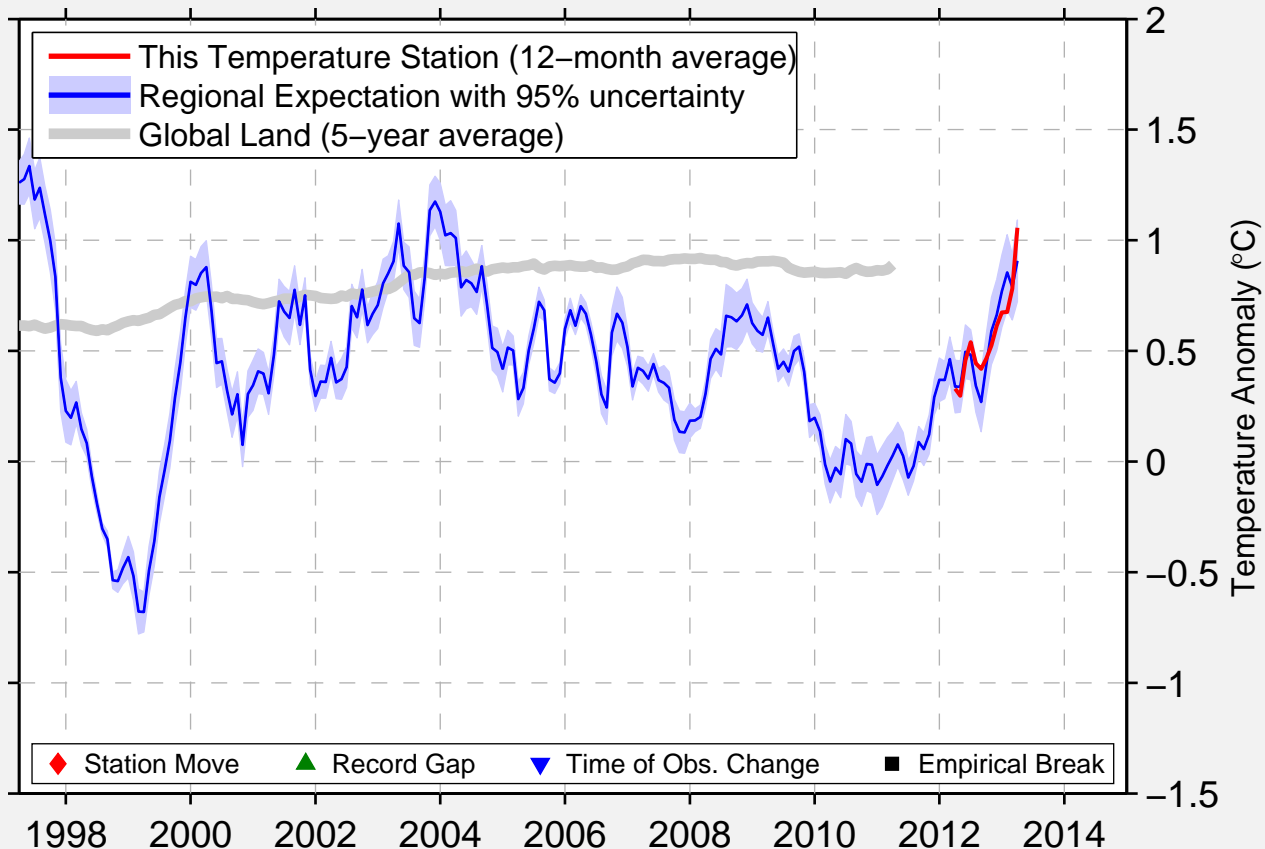

OAKLAND (BERTH 34)

37.811 N, 122.333 W (United States)

Data Quality Controlled and Aligned at Breakpoints

Berkeley Earth