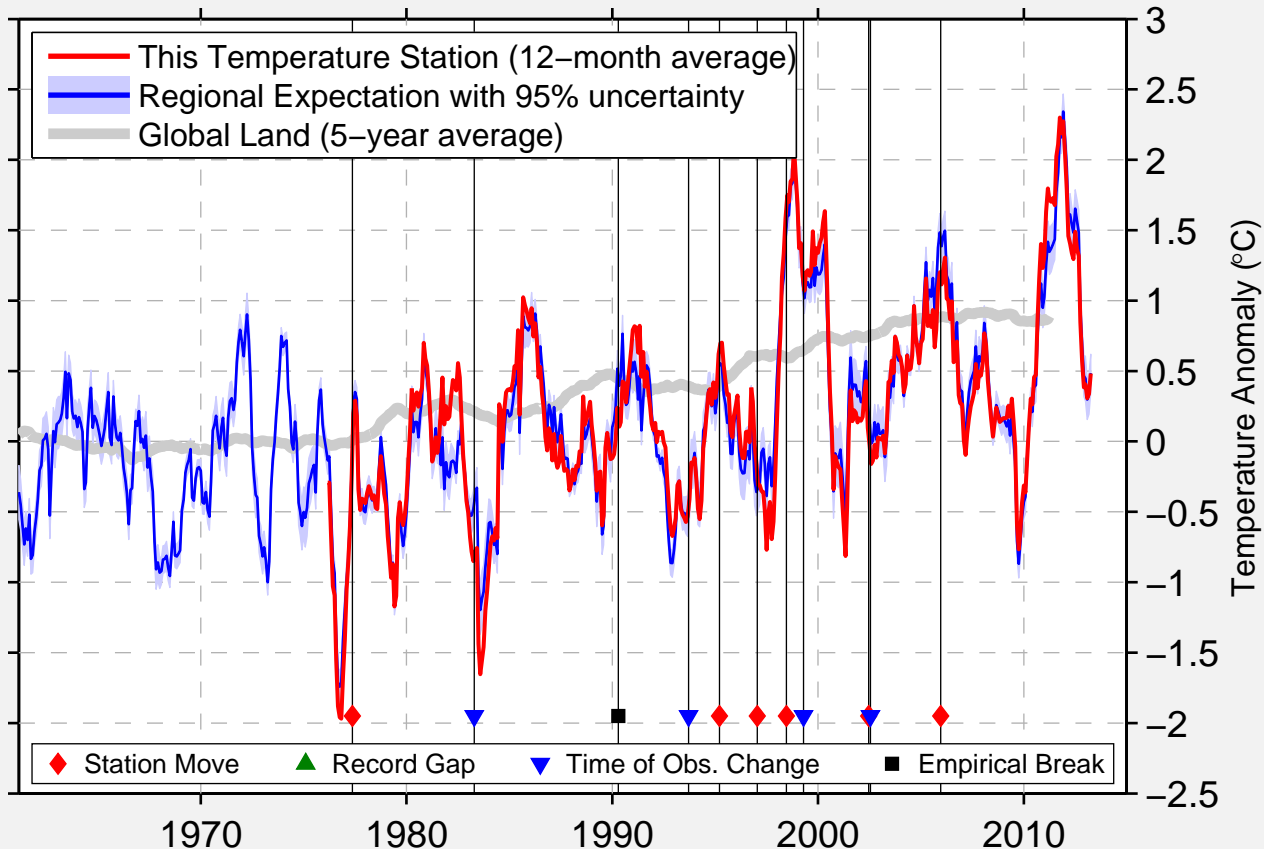

LONGVIEW GREGG COUNTY AP

32.366 N, 94.679 W (United States)

Data Quality Controlled and Aligned at Breakpoints

Berkeley Earth