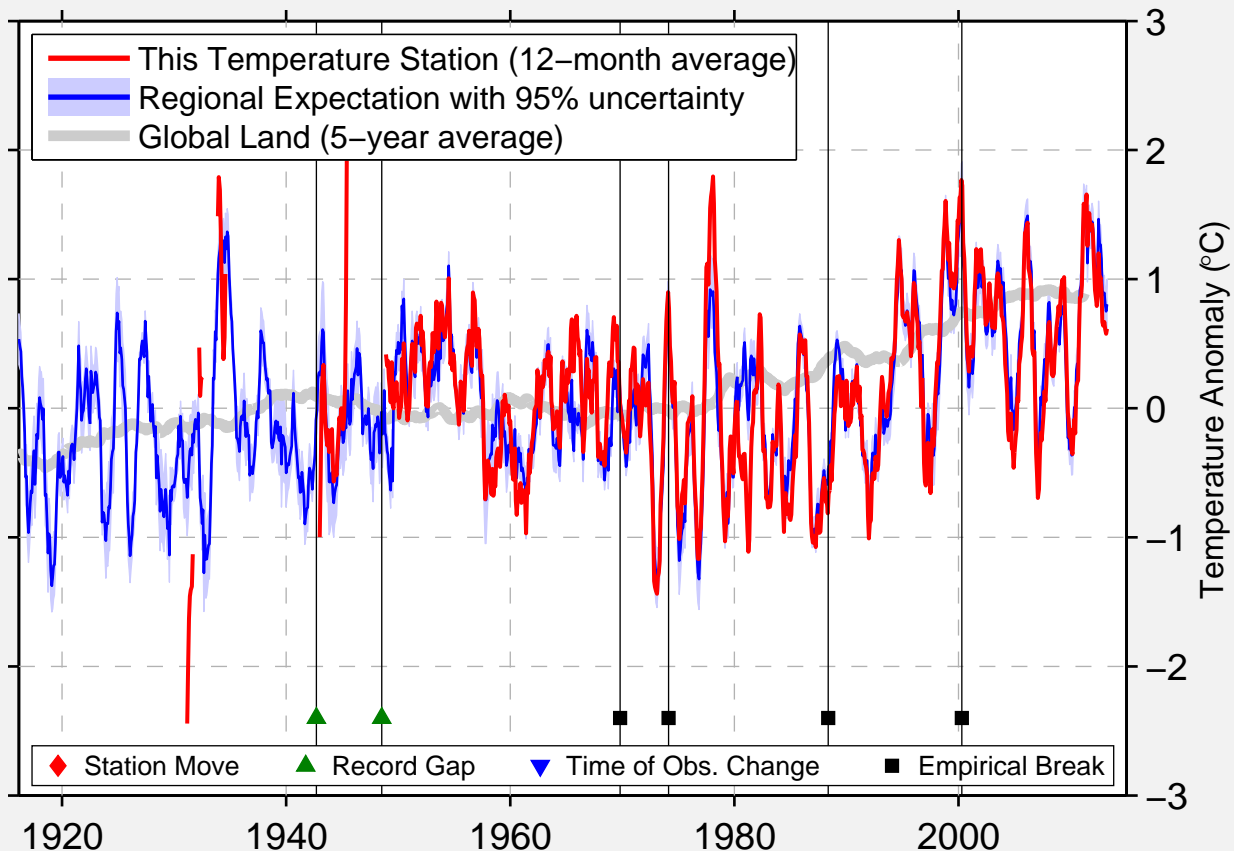

CARLSBAD CAVERN CITY AIR TERM

32.334 N, 104.258 W (United States)

Data Quality Controlled and Aligned at Breakpoints

Berkeley Earth