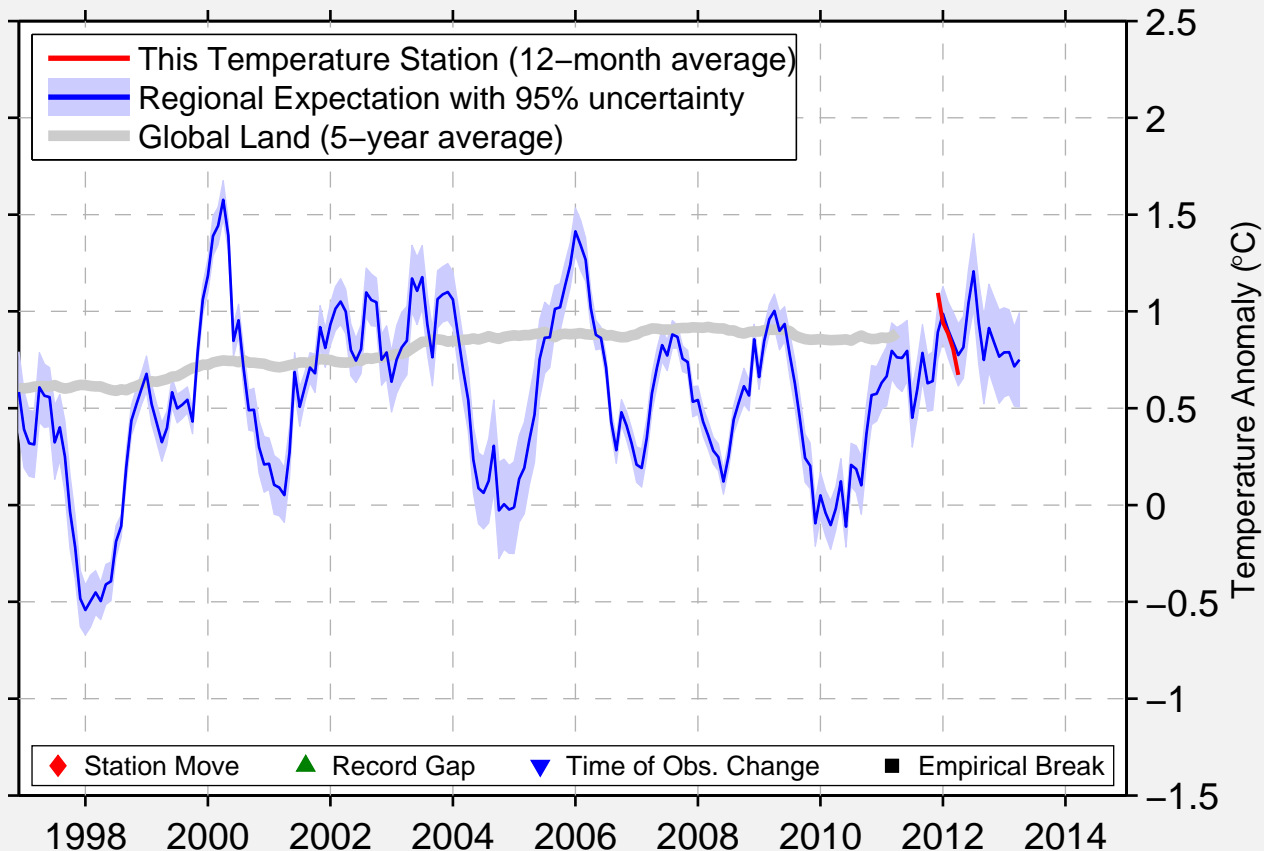

DESTINY RANCH

32.284 N, 110.731 W (United States)

Data Quality Controlled and Aligned at Breakpoints

Berkeley Earth