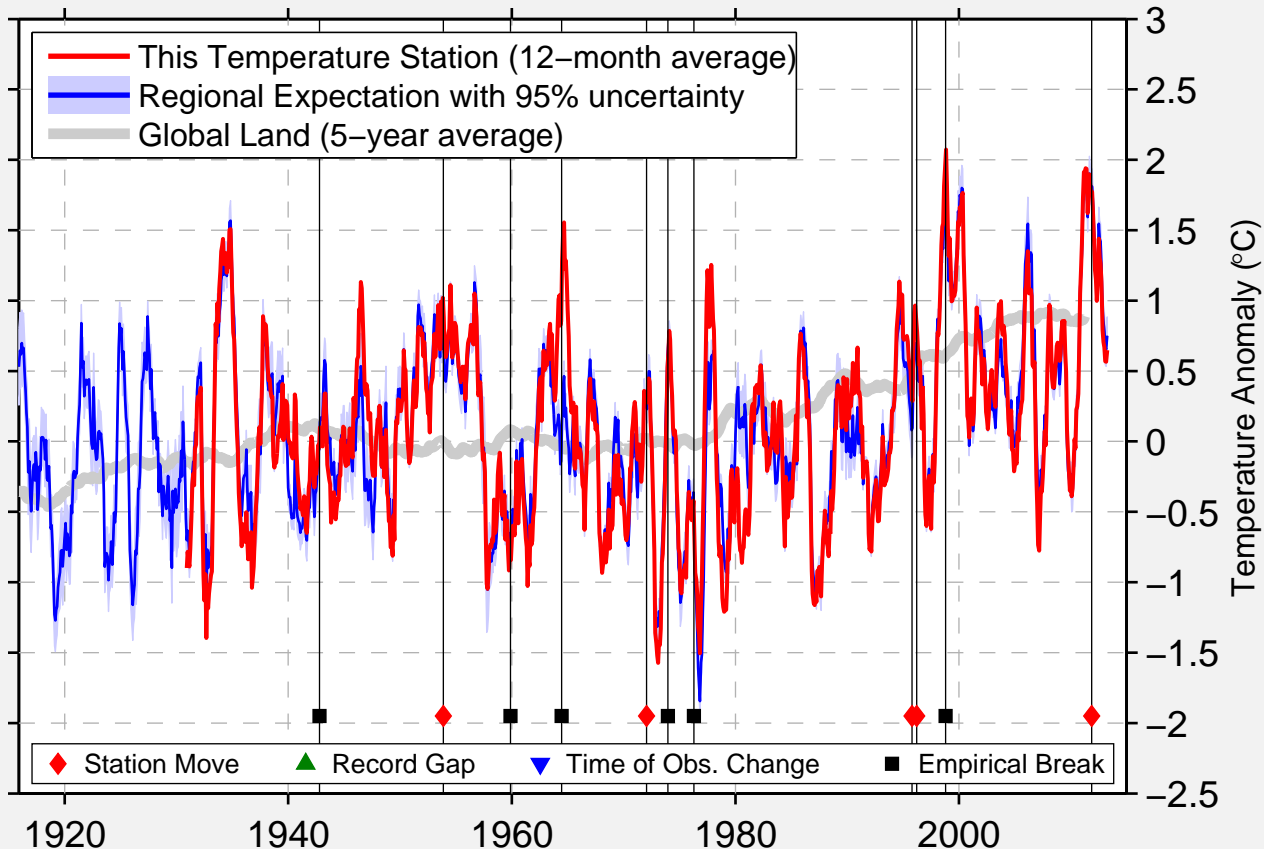

MIDLAND/MIDLAND REG. AIR TERM., TX.

31.941 N, 102.192 W (United States)

Data Quality Controlled and Aligned at Breakpoints

Berkeley Earth