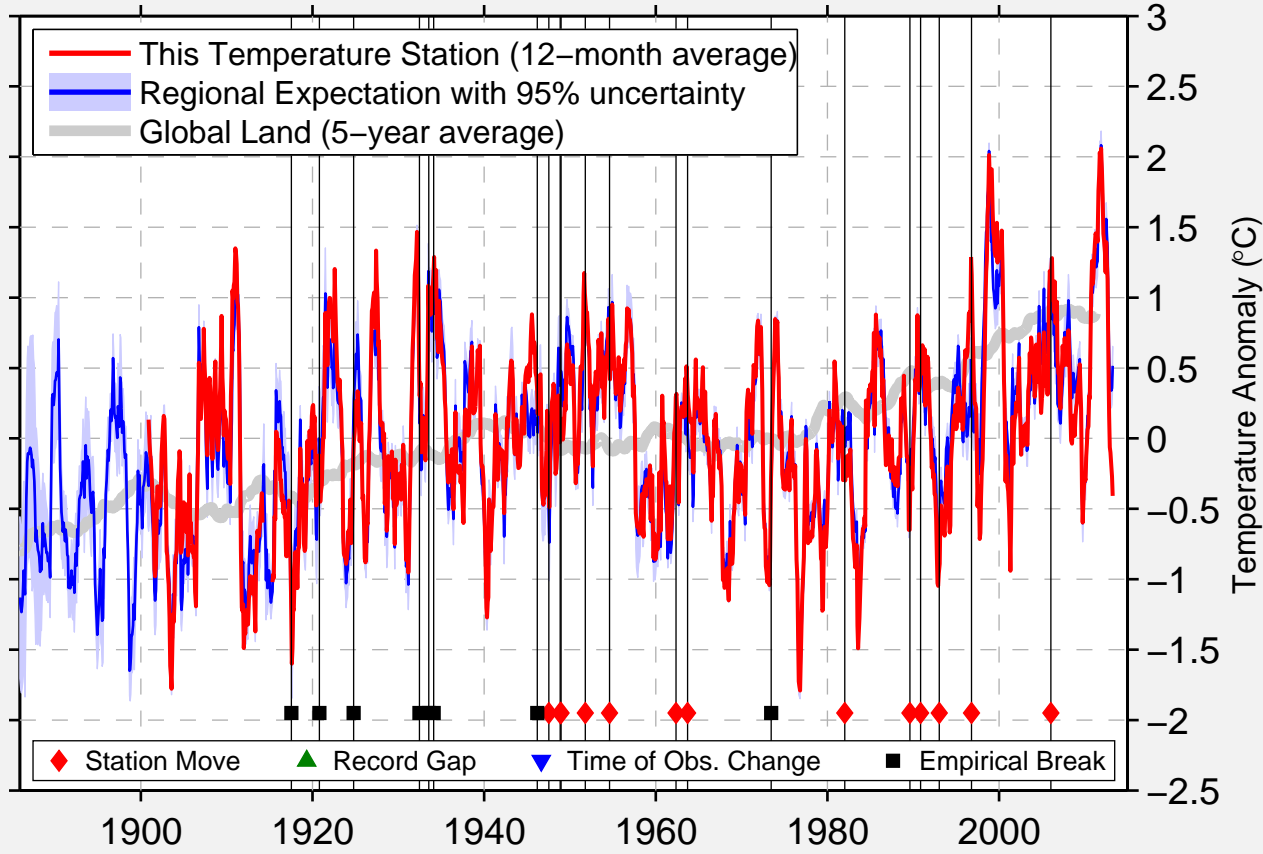

NACOGDOCHES MANGHAM AP

31.597 N, 94.676 W (United States)

Data Quality Controlled and Aligned at Breakpoints

Berkeley Earth