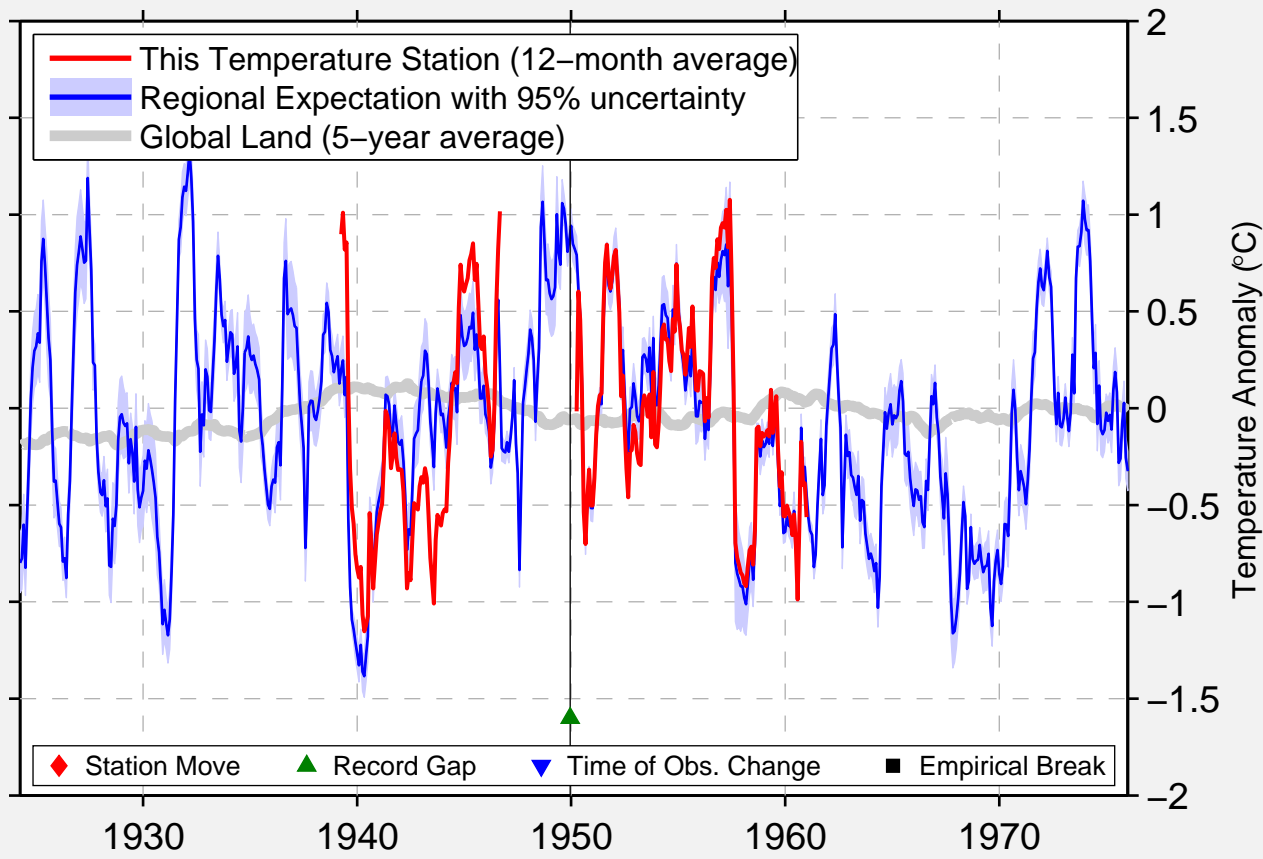

# EVERGREEN INTERMEDIATE FLD

31.417 N, 87.033 W (United States)

Data Quality Controlled and Aligned at Breakpoints

Berkeley Earth