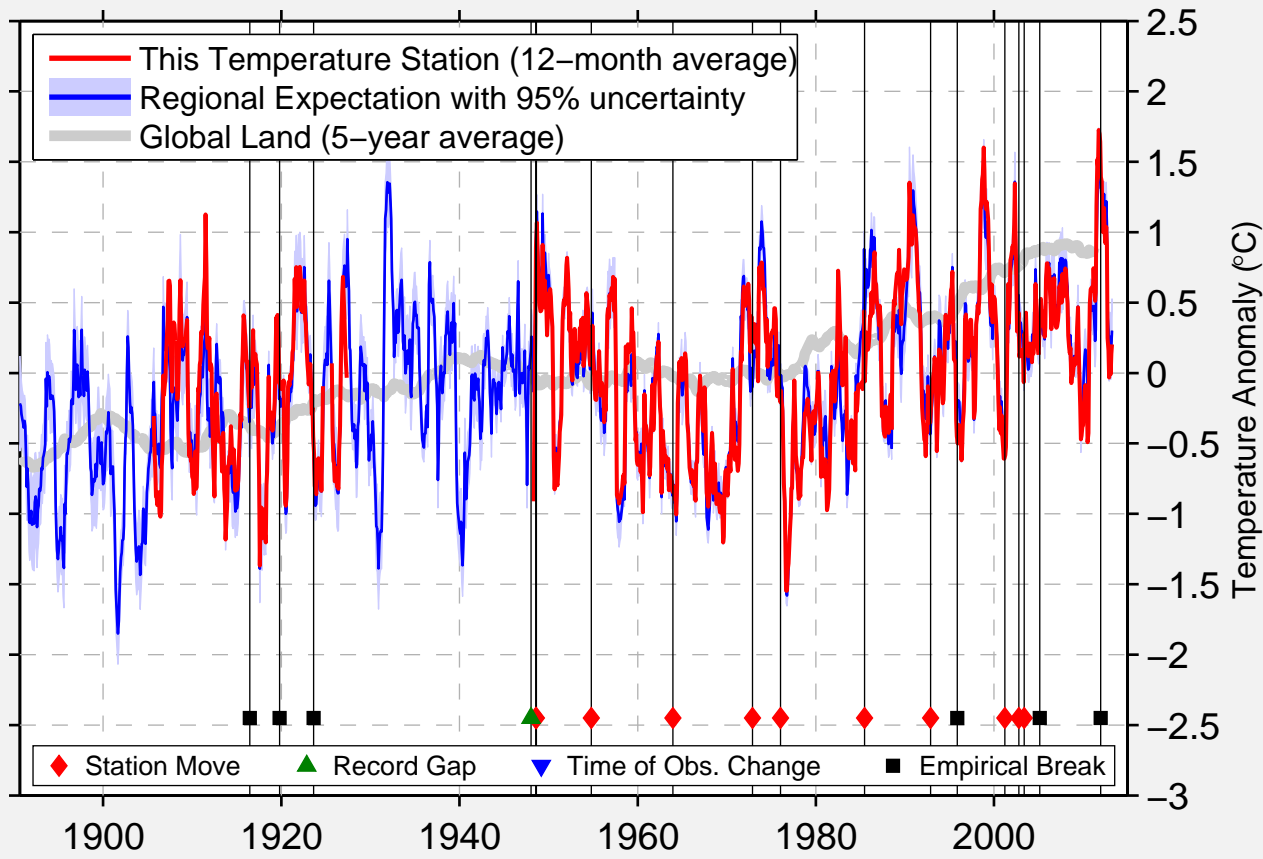

VALDOSTA WB AIRPORT

30.829 N, 83.287 W (United States)

Data Quality Controlled and Aligned at Breakpoints

Berkeley Earth