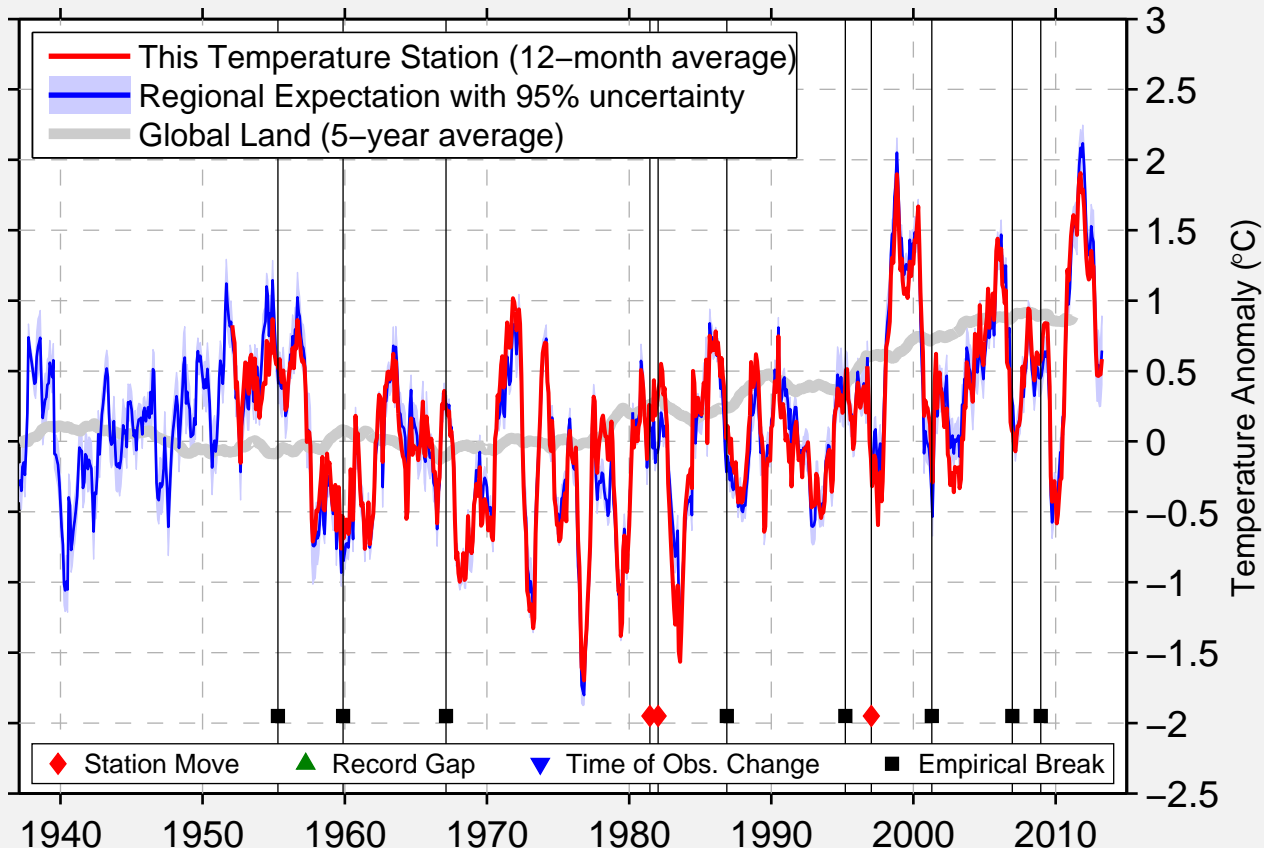

COLLEGE STATION EASTERWOOD FL

30.577 N, 96.342 W (United States)

Data Quality Controlled and Aligned at Breakpoints

Berkeley Earth