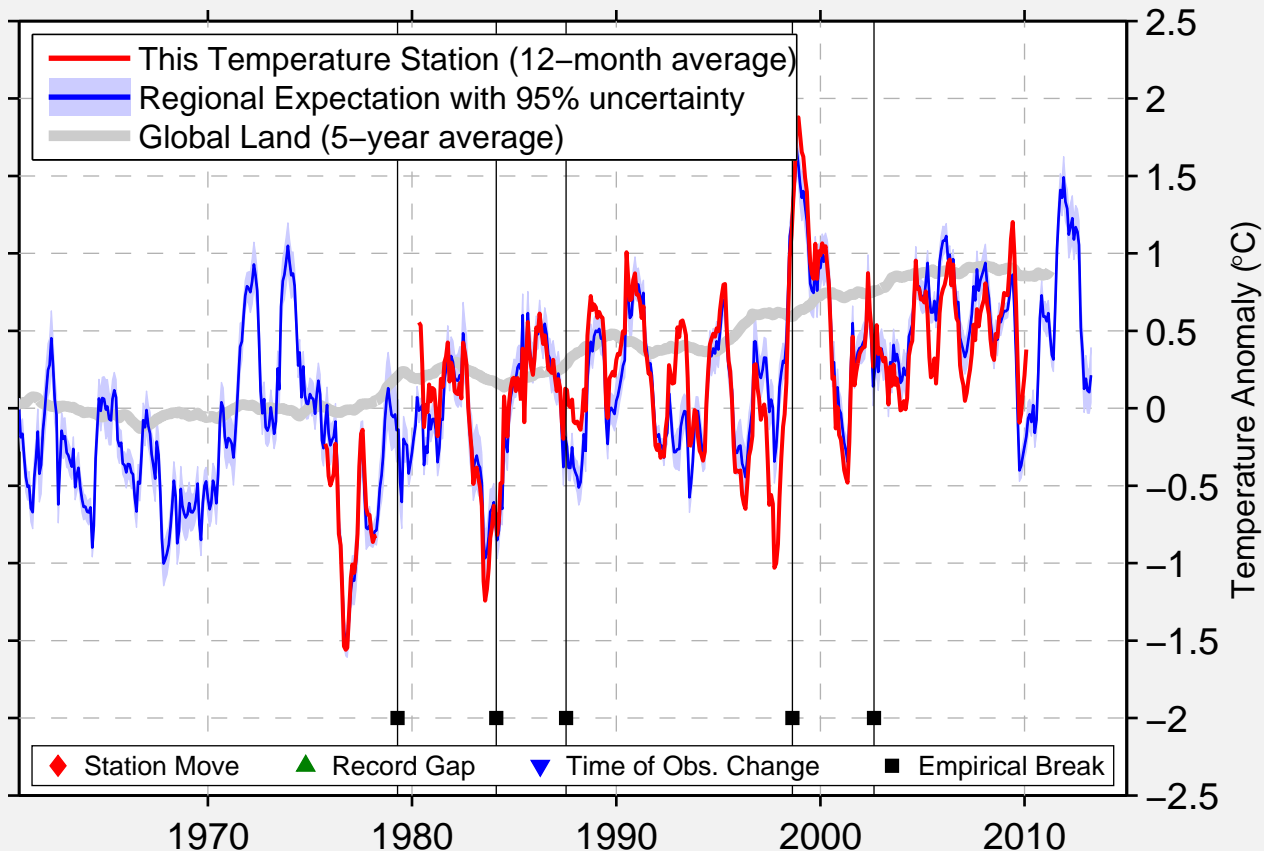

GULFPORT BILOXI INT

30.406 N, 89.074 W (United States)

Data Quality Controlled and Aligned at Breakpoints

Berkeley Earth