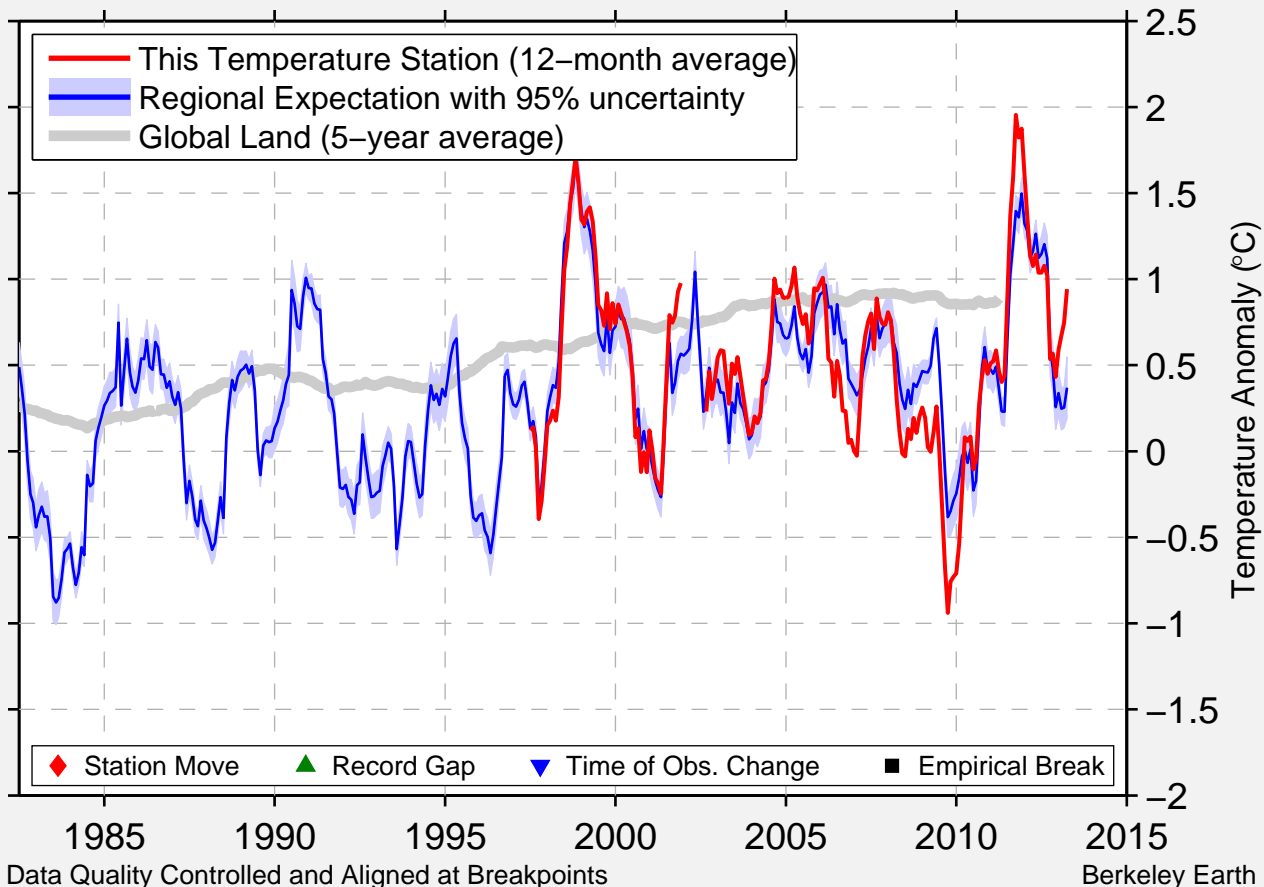

DESTIN FT WALTON AP

30.400 N, 86.472 W (United States)

Data Quality Controlled and Aligned at Breakpoints

Berkeley Earth