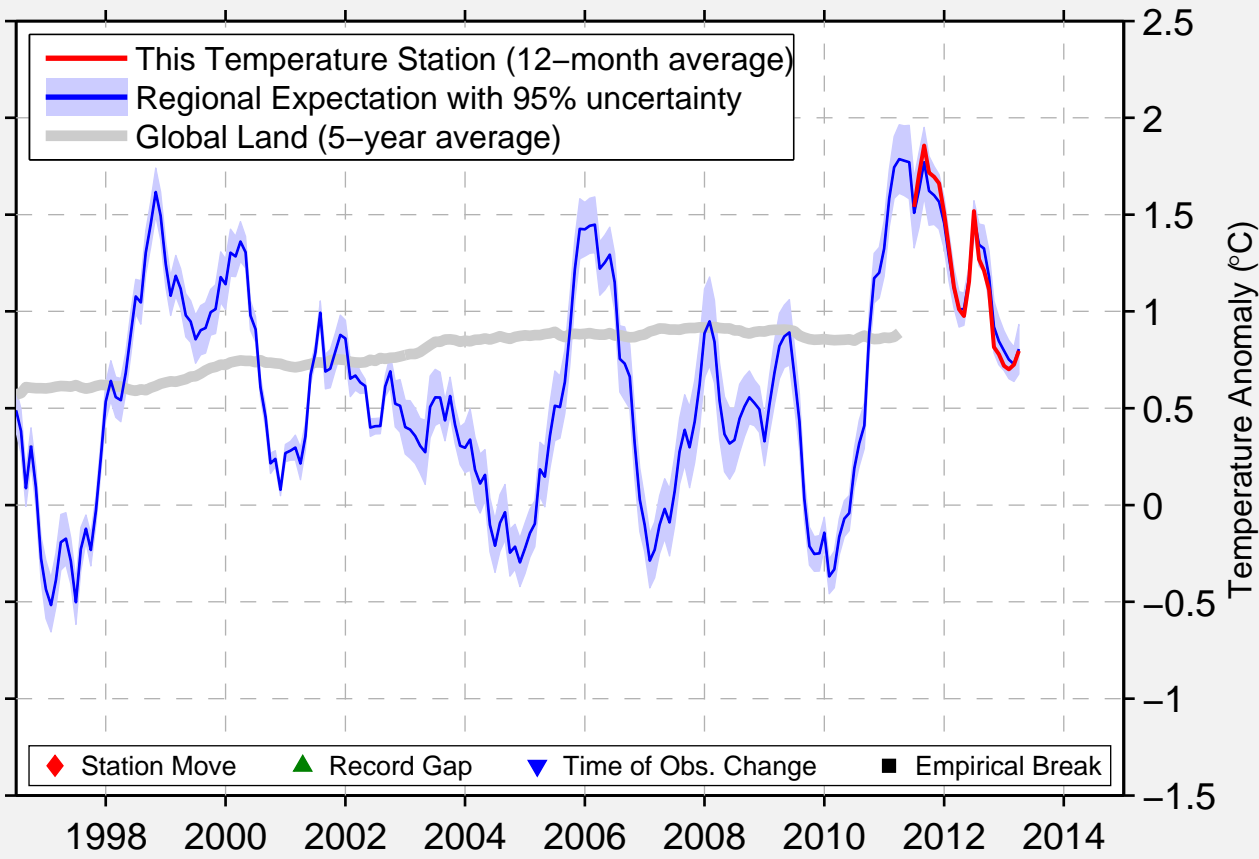

ALPINE 7NW

30.370 N, 103.781 W (United States)

◆ Station Move ▲ Record Gap ▼ Time of Obs. Change ■ Empirical Break