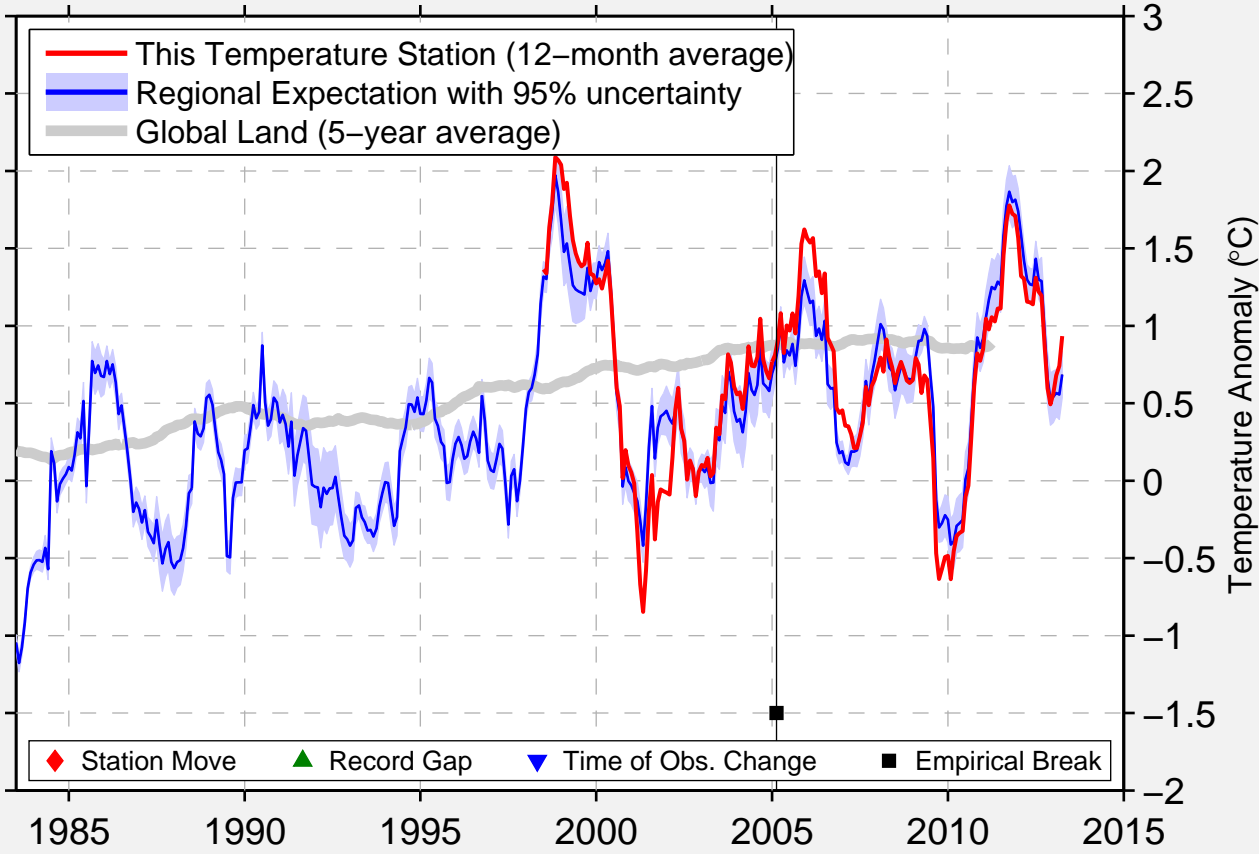

# HOUSTON HOOKS MEM AP

30.067 N, 95.556 W (United States)

Data Quality Controlled and Aligned at Breakpoints

Berkeley Earth