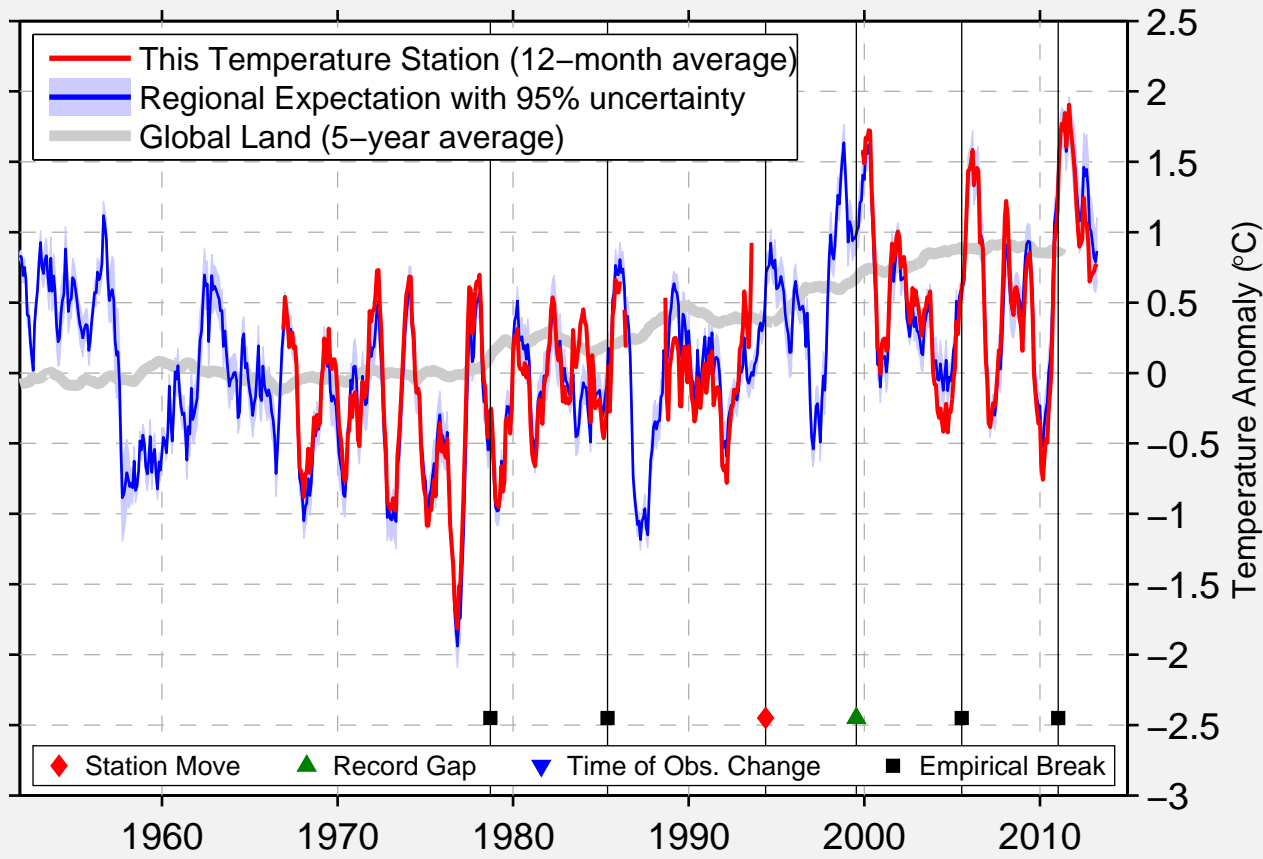

DRYDEN TERRELL COUNTY AP

30.048 N, 102.165 W (United States)

Data Quality Controlled and Aligned at Breakpoints

Berkeley Earth