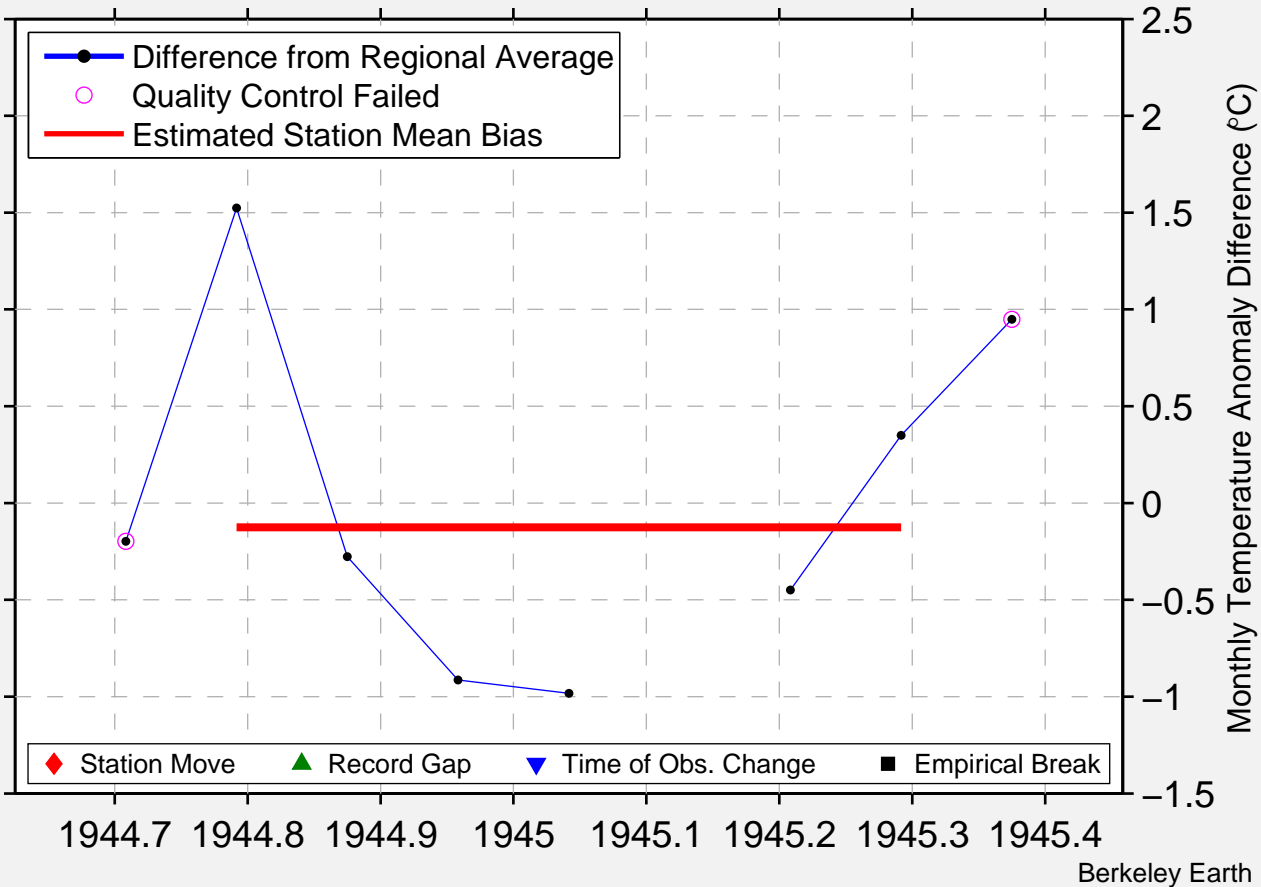

SAN GIOVANNI ITALY

Difference of Station Temperature Data from Regional Average

◆ Station Move ▲ Record Gap ▼ Time of Obs. Change ■ Empirical Break