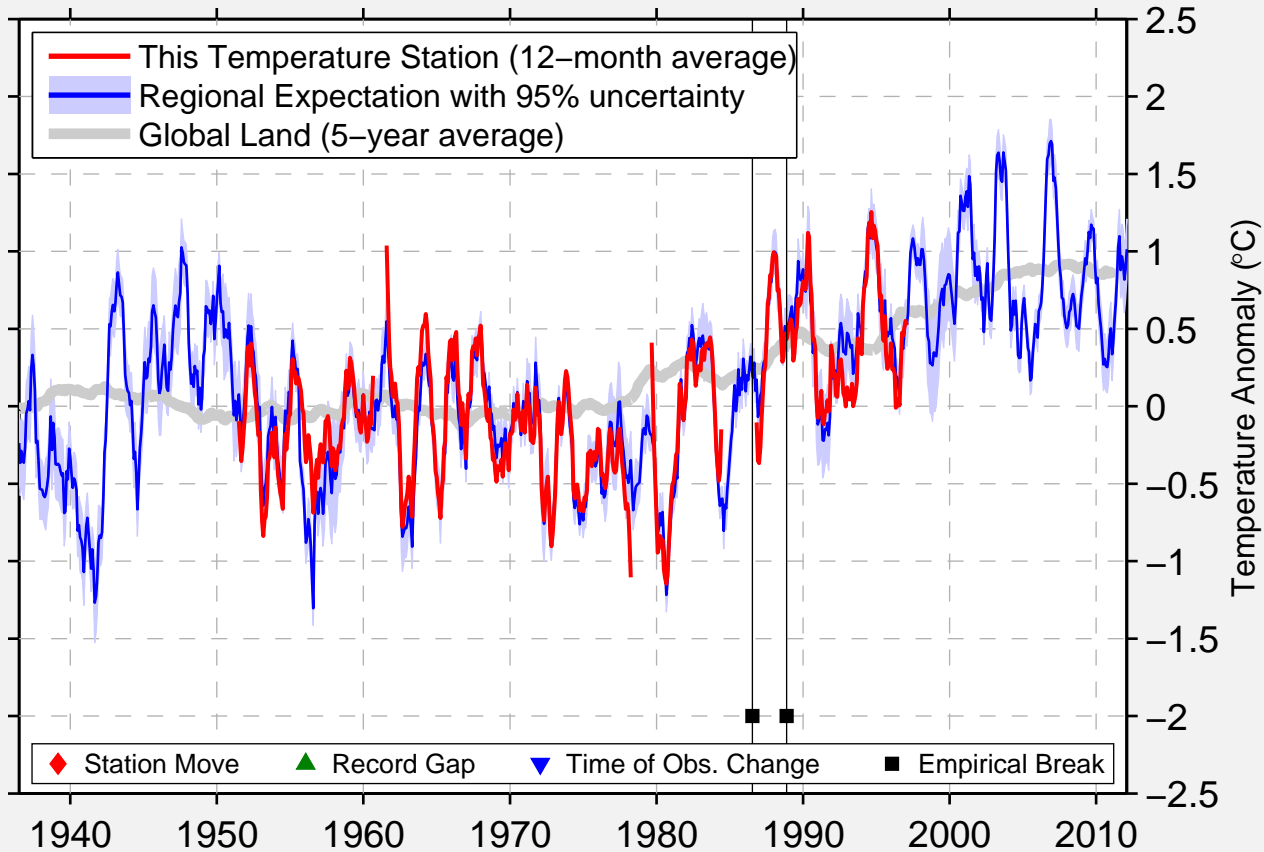

GUARDIAVECCHIA

41.217 N, 9.400 E (Italy)

Data Quality Controlled and Aligned at Breakpoints

Berkeley Earth