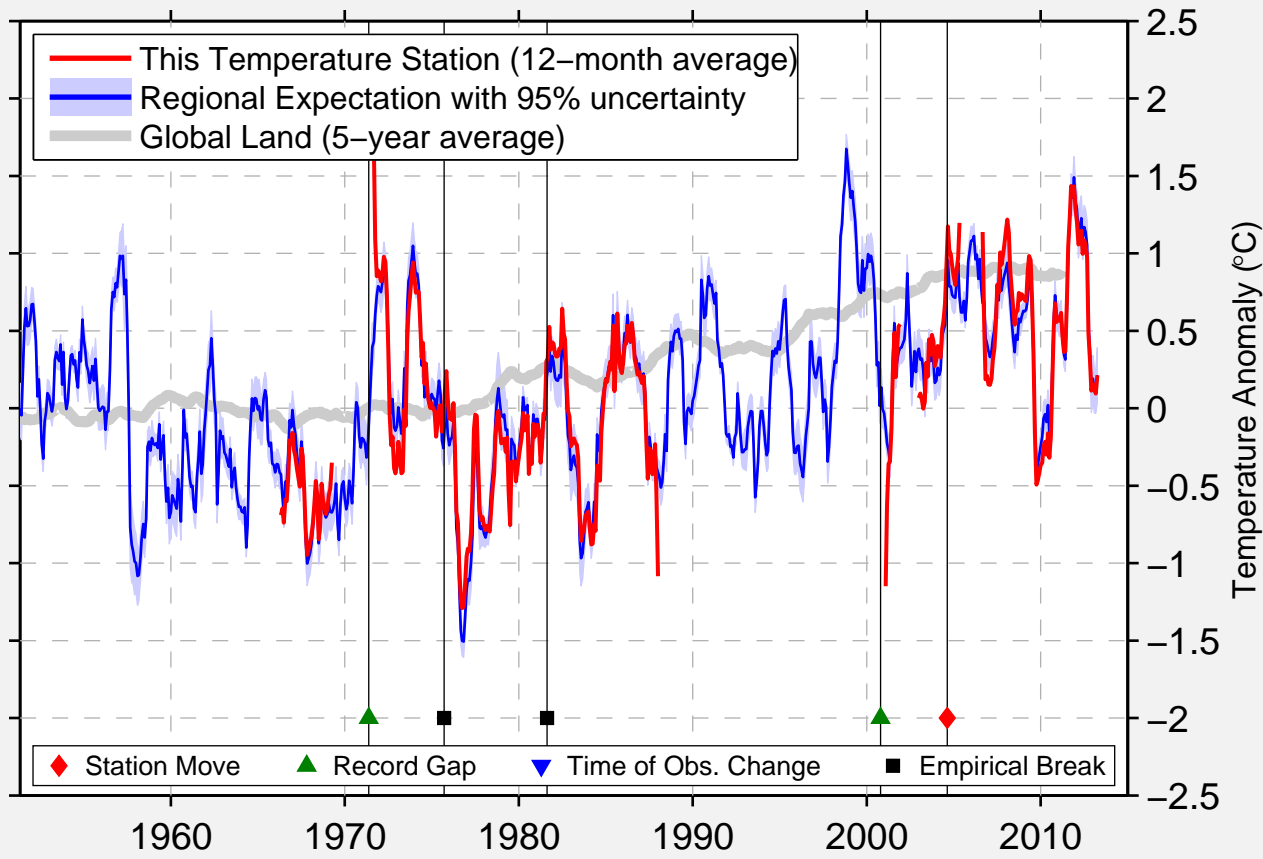

BOOTHVILLE/WSCMO CITY

29.332 N, 89.401 W (United States)

Data Quality Controlled and Aligned at Breakpoints

Berkeley Earth