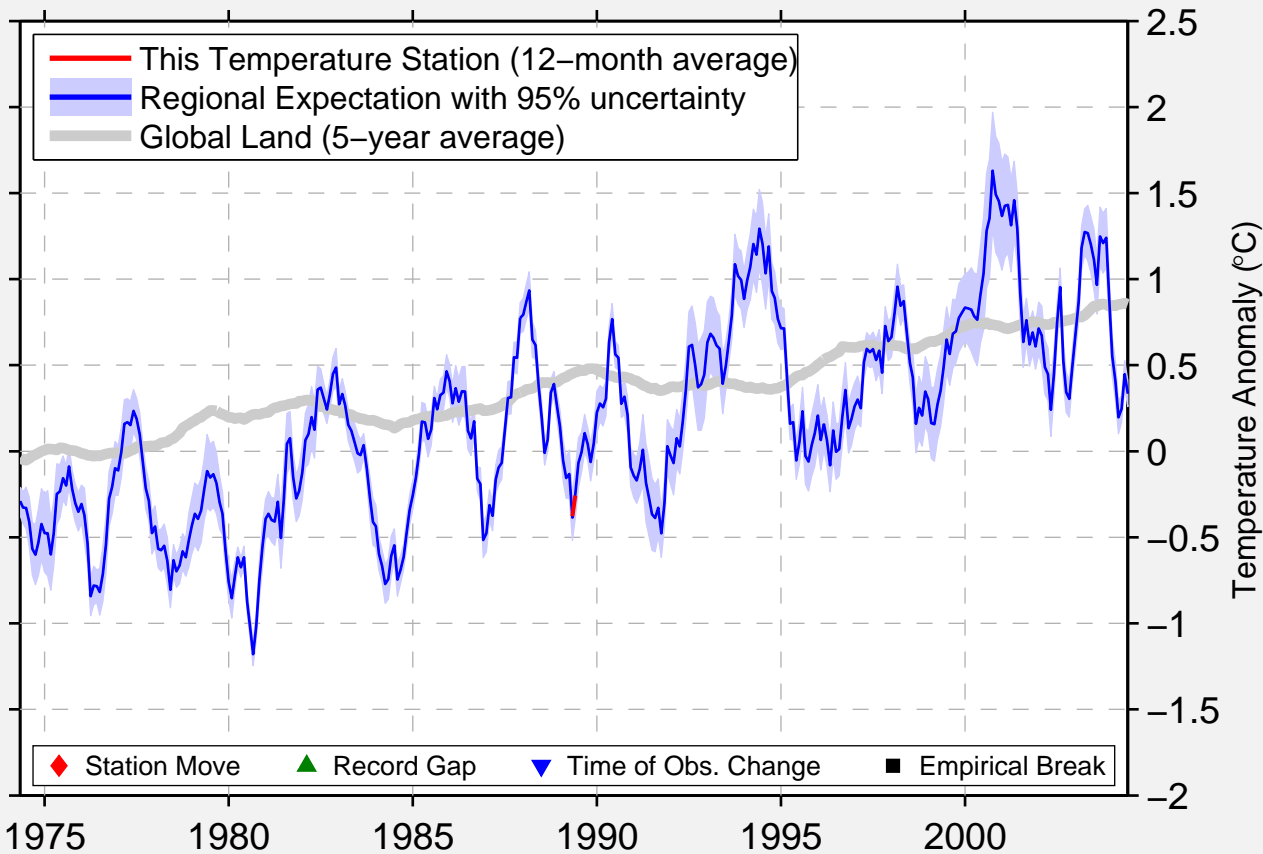

MARINA DI GINOSA

41.133 N, 15.517 E (Italy)

Data Quality Controlled and Aligned at Breakpoints

Berkeley Earth