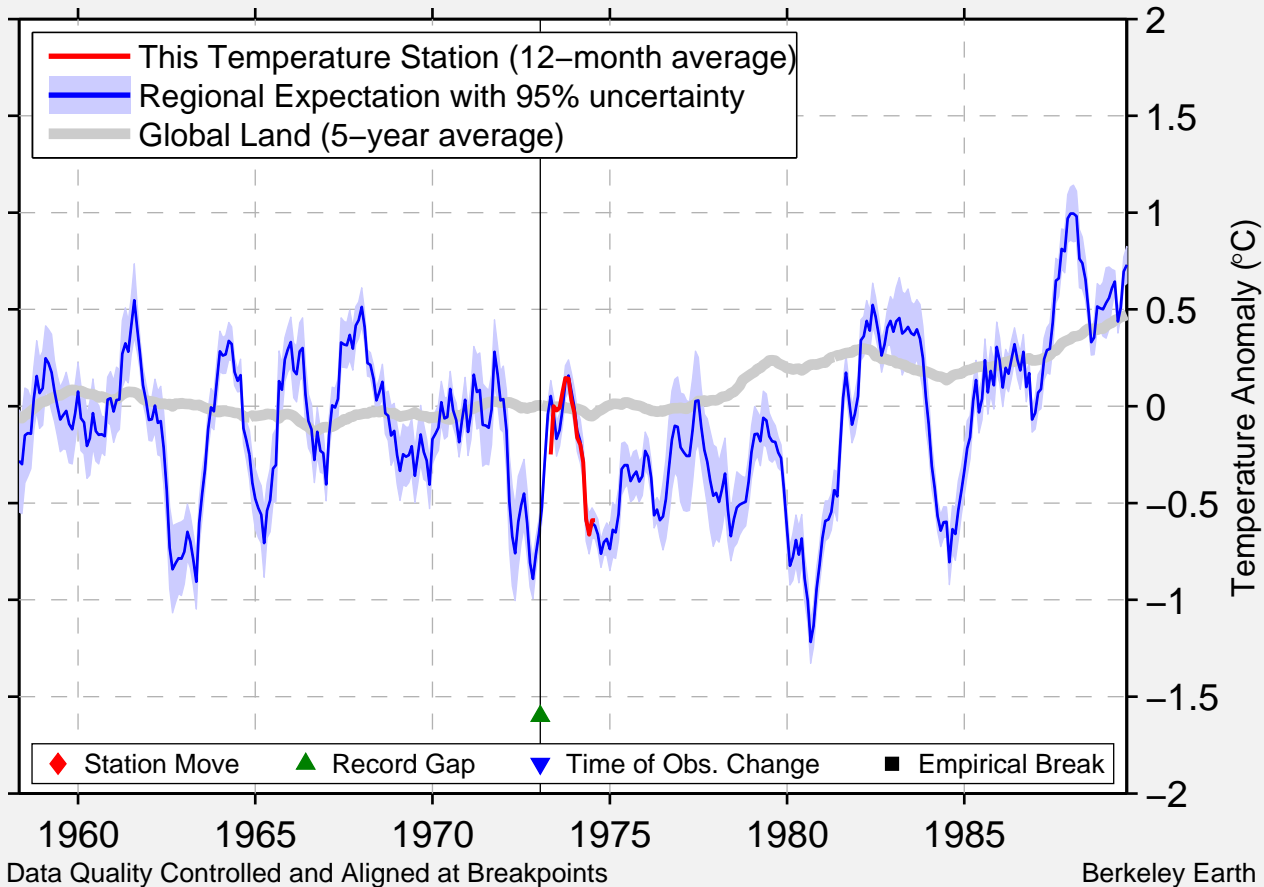

ASINARA ISLAND

41.117 N, 8.317 E (Italy)

Data Quality Controlled and Aligned at Breakpoints

Berkeley Earth