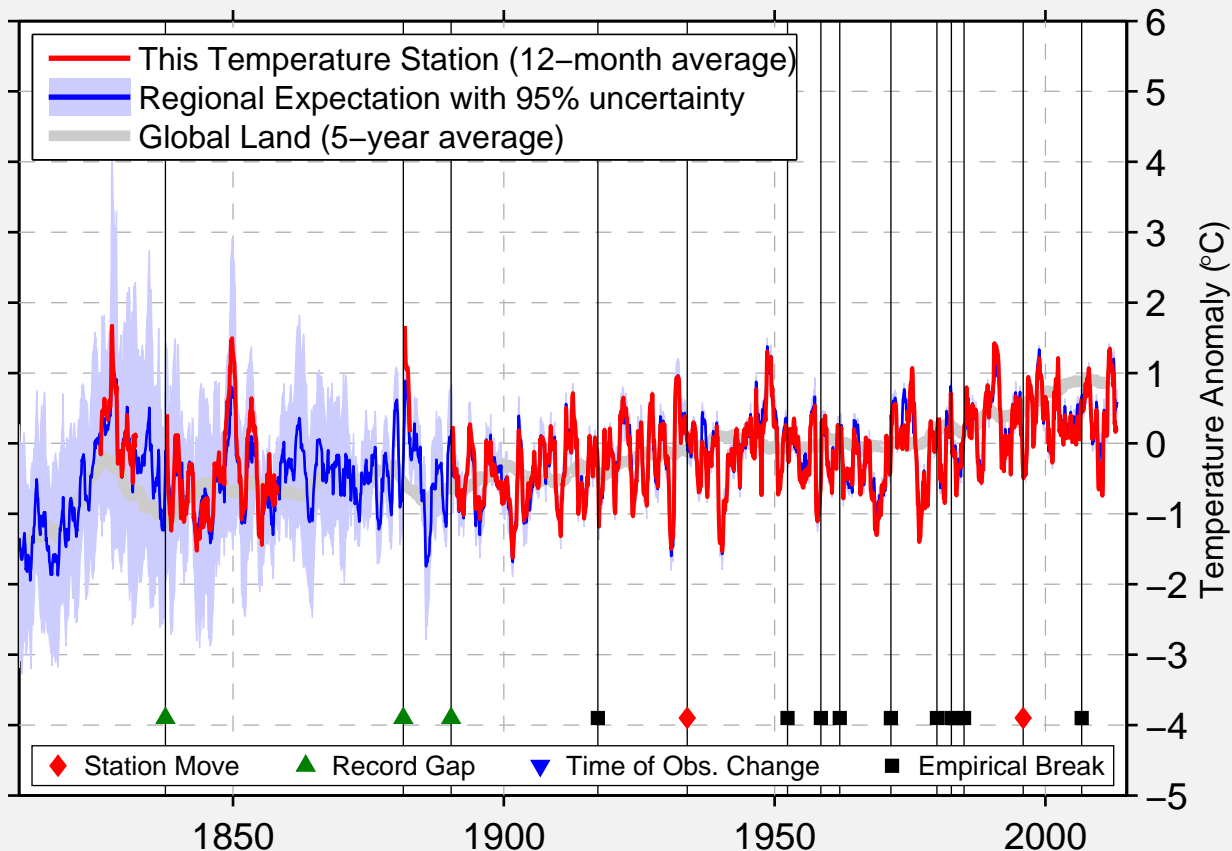

TAMPA INTERNATIONAL AP

27.961 N, 82.494 W (United States)

Data Quality Controlled and Aligned at Breakpoints

Berkeley Earth