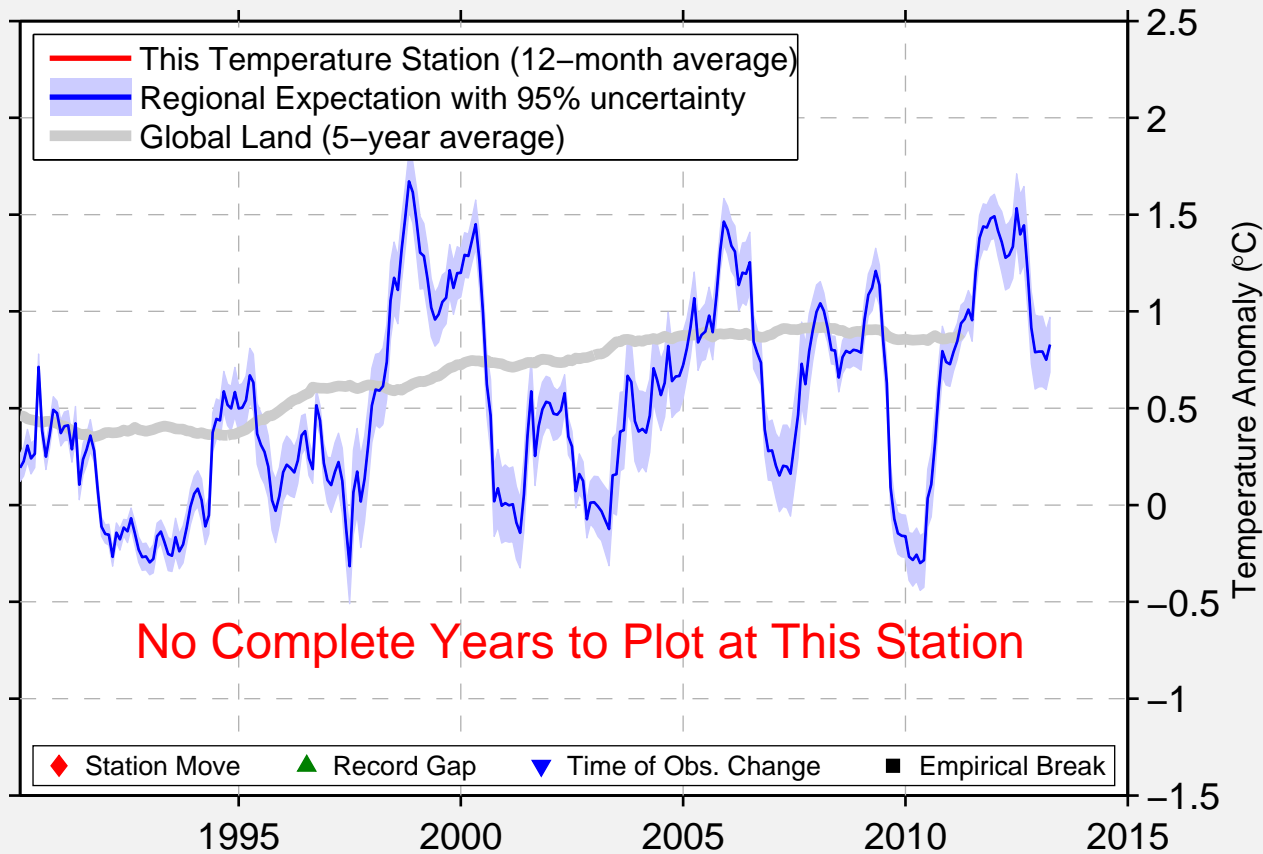

ROBSTOWN NUECES CO AP

27.779 N, 97.691 W (United States)

Data Quality Controlled and Aligned at Breakpoints

Berkeley Earth