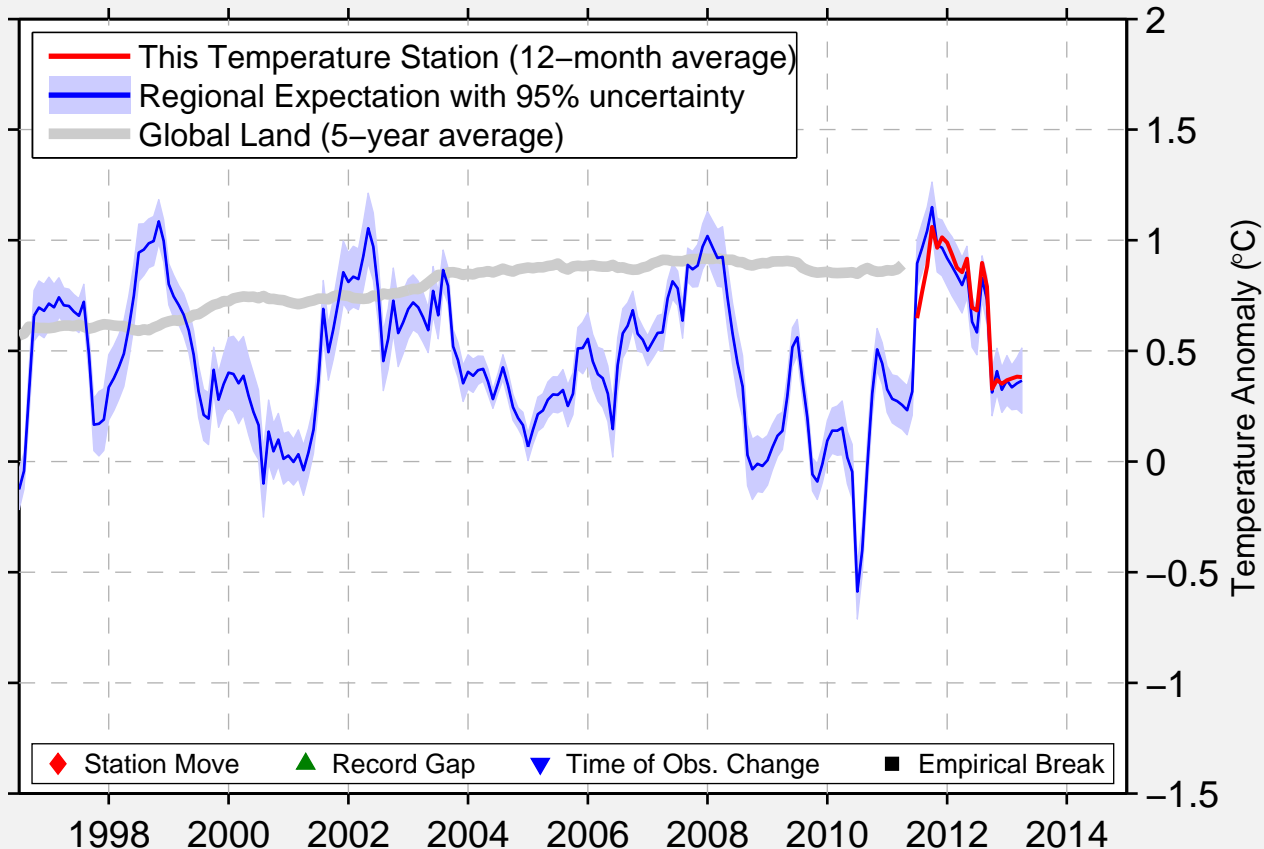

NETTLES ISLAND

27.285 N, 80.227 W (United States)

Data Quality Controlled and Aligned at Breakpoints

Berkeley Earth