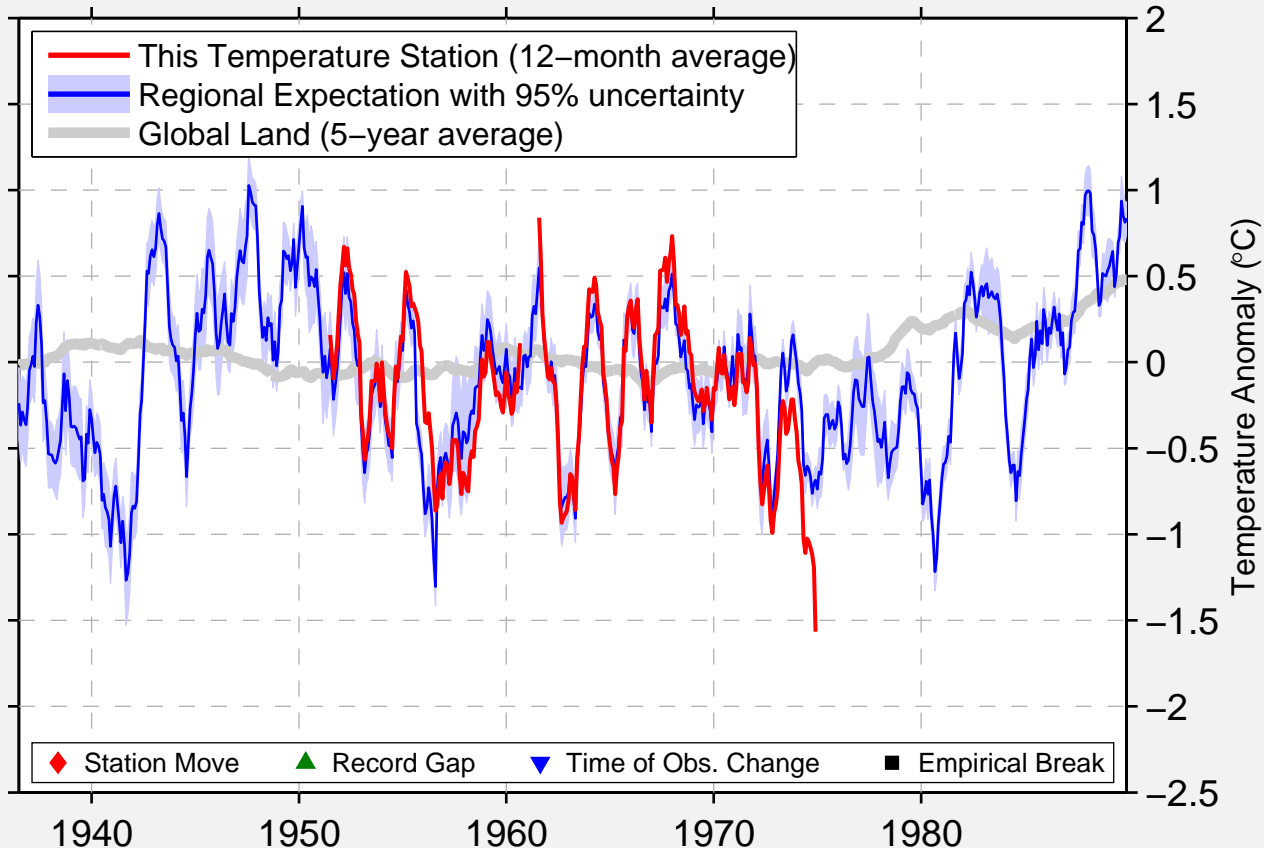

# ISOLA ASINARA

41.100 N, 8.300 E (Italy)

Data Quality Controlled and Aligned at Breakpoints

Berkeley Earth