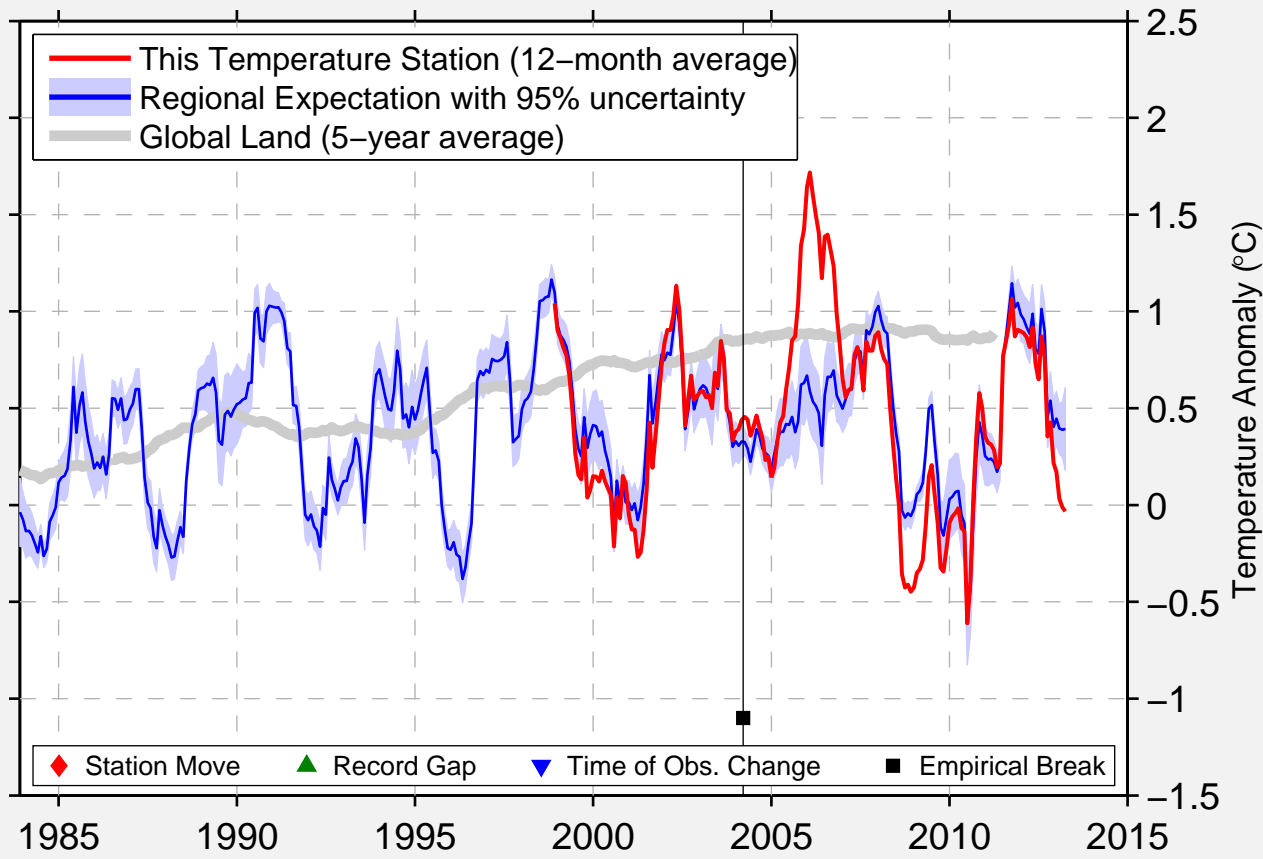

# FT MYERS SW FL RGNL AP

26.536 N, 81.755 W (United States)

Data Quality Controlled and Aligned at Breakpoints

Berkeley Earth