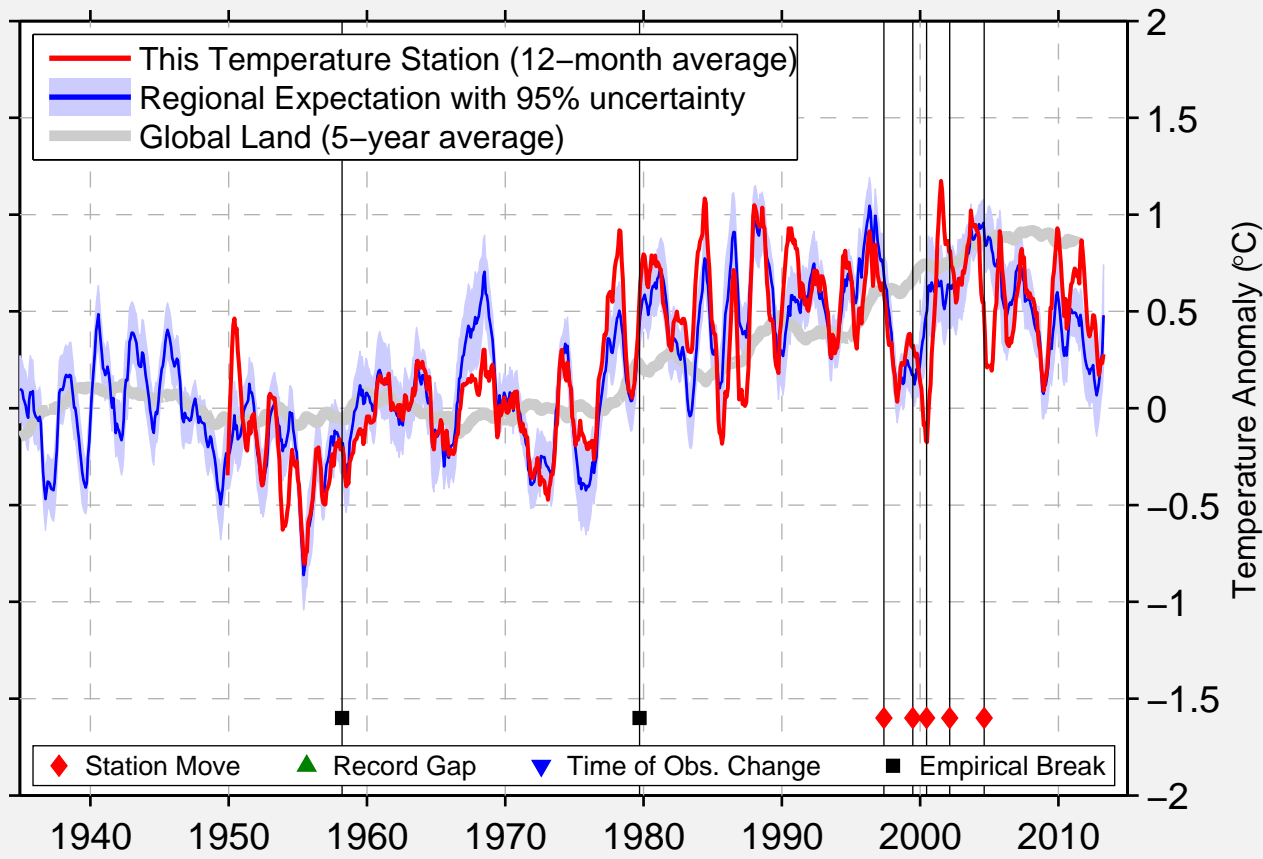

MOLOKAI AIRPORT MOLOKAI HAWAII

21.165 N, 157.100 W (United States)

Data Quality Controlled and Aligned at Breakpoints

Berkeley Earth