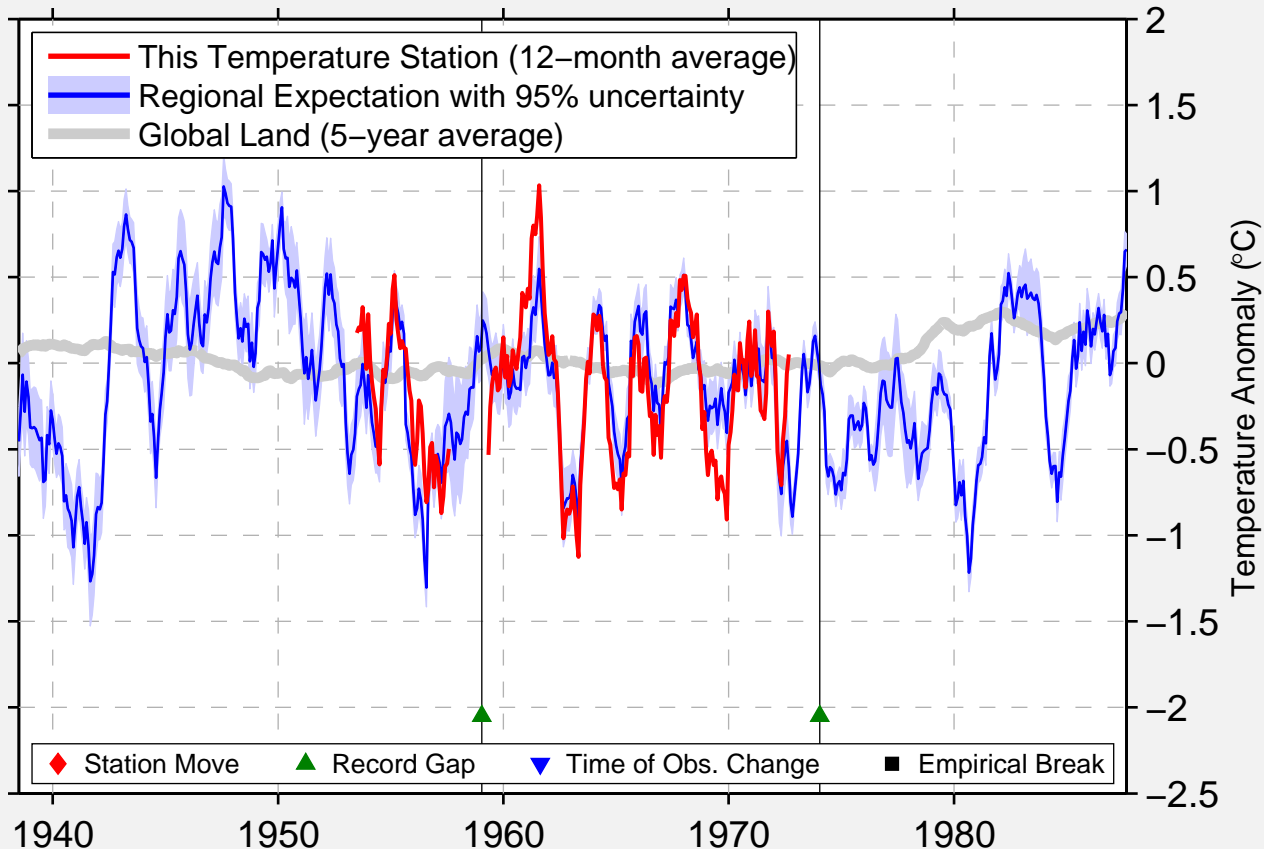

TEMPIO PAUSANIA AERO

40.900 N, 9.100 E (Italy)

Data Quality Controlled and Aligned at Breakpoints

Berkeley Earth