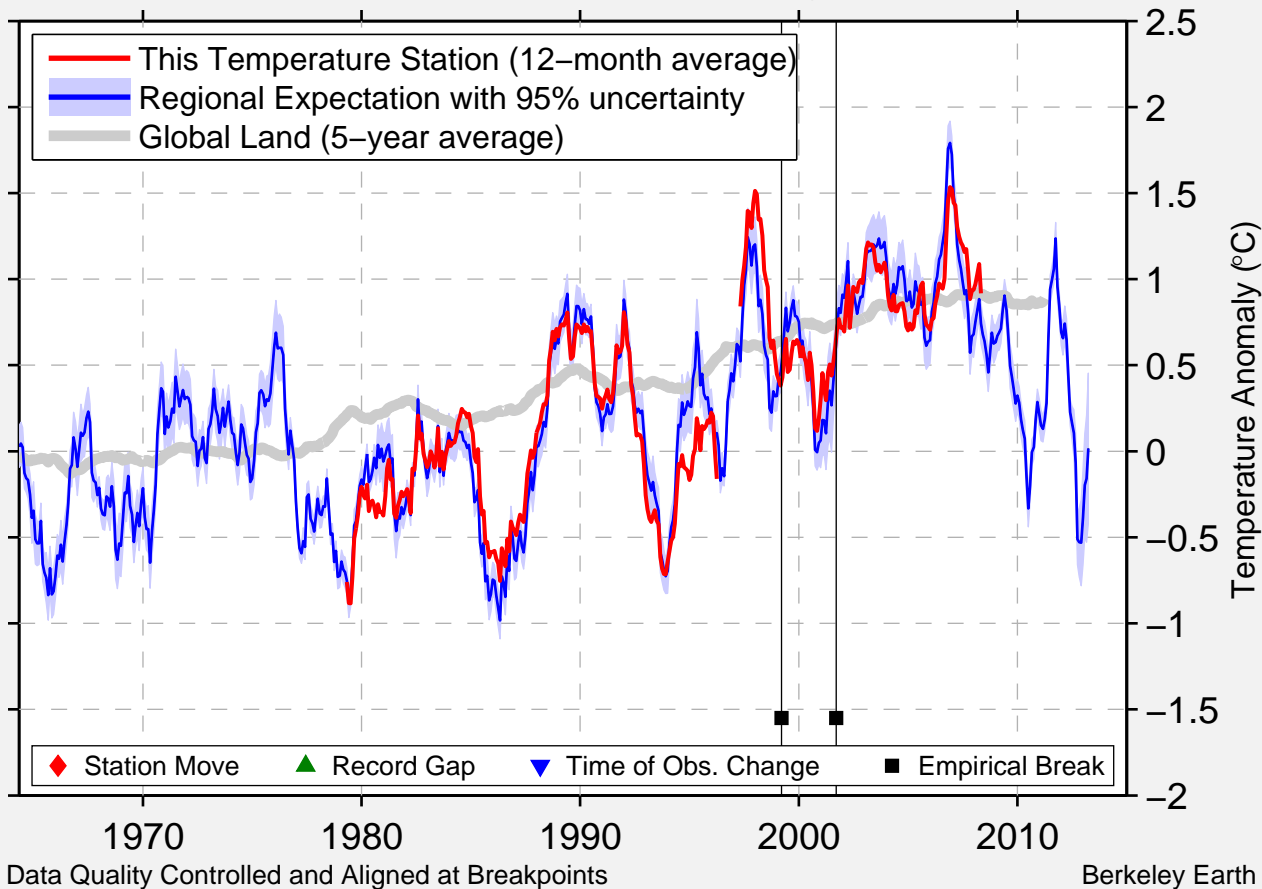

# PETERHEAD HARBOUR

57.501 N, 1.770 W (United Kingdom)

Data Quality Controlled and Aligned at Breakpoints

Berkeley Earth