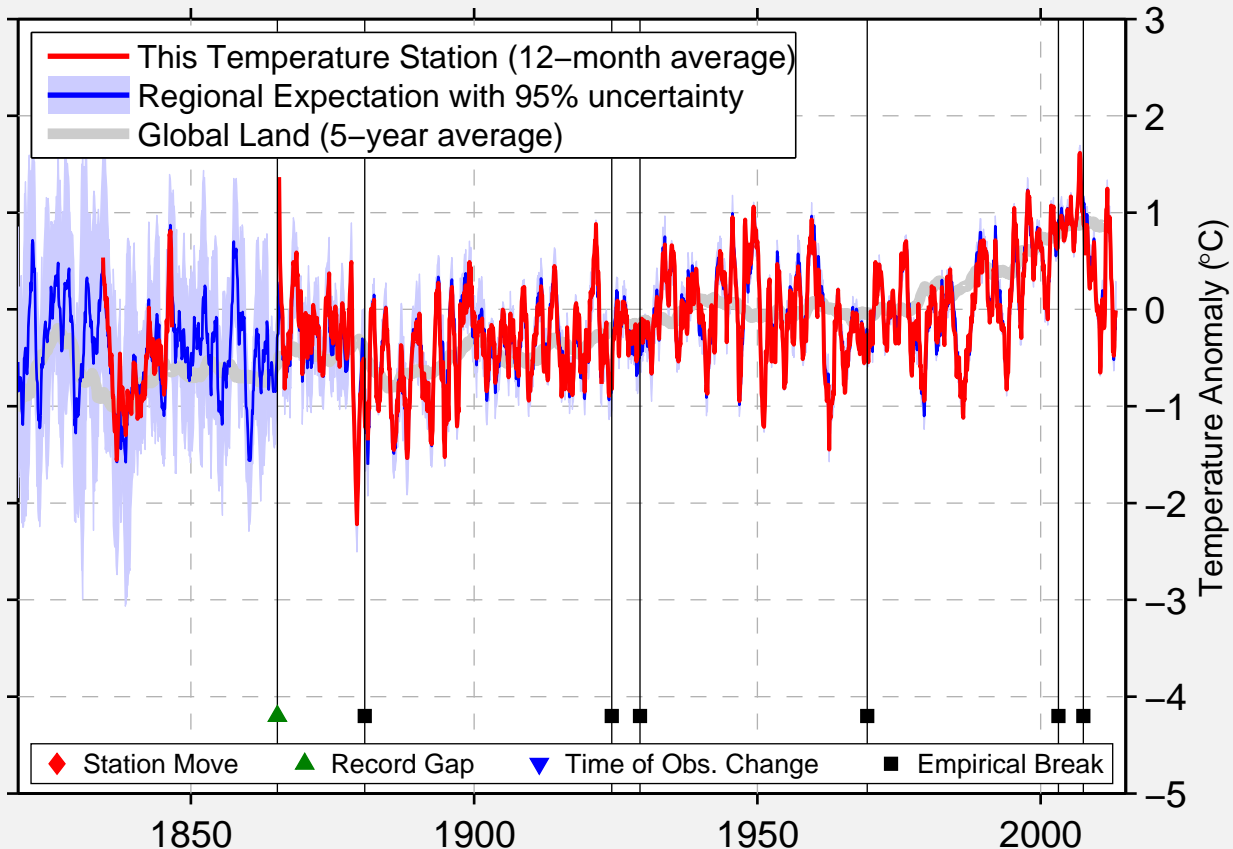

BELFAST/ALDERGROVE AIRPORT

54.657 N, 6.221 W (United Kingdom)

Data Quality Controlled and Aligned at Breakpoints

Berkeley Earth