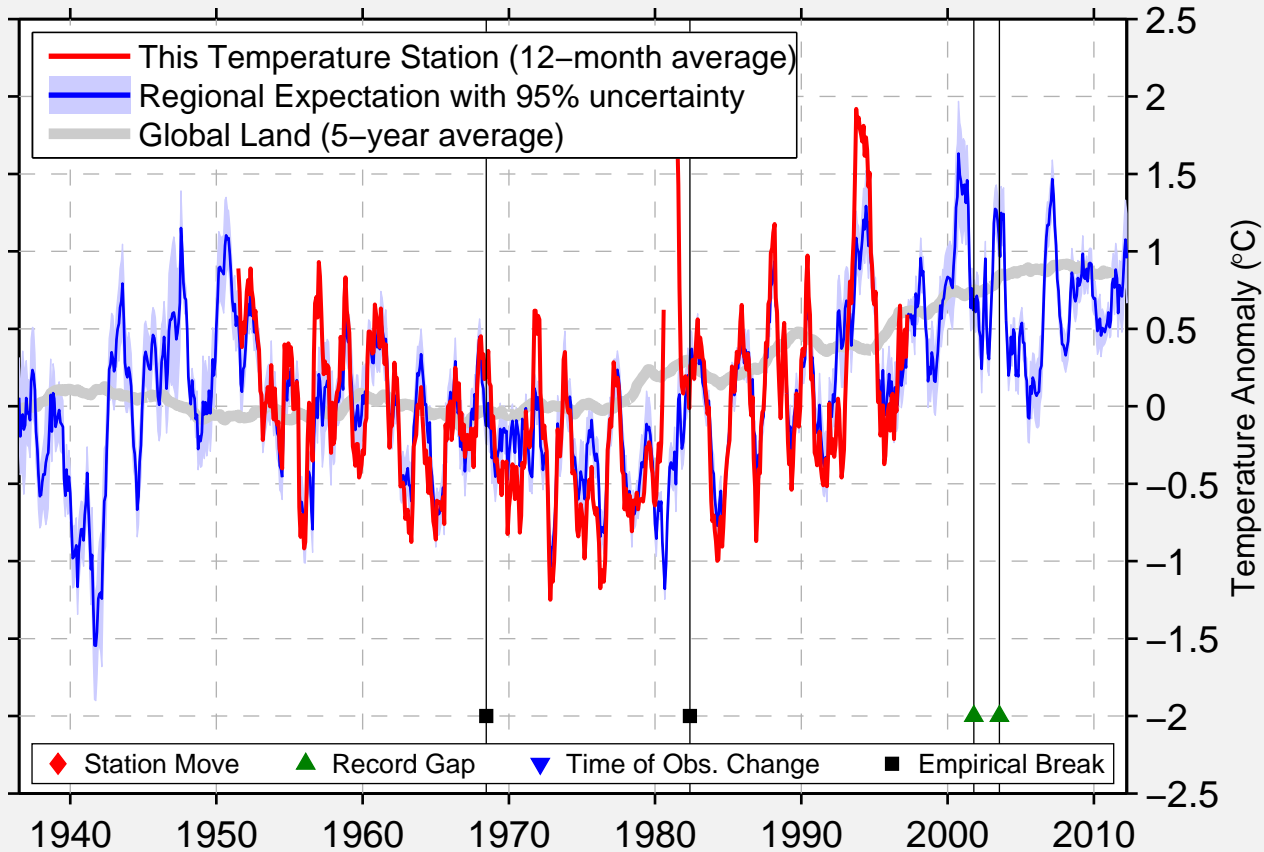

POTENZA

40.633 N, 15.800 E (Italy)

Data Quality Controlled and Aligned at Breakpoints

Berkeley Earth