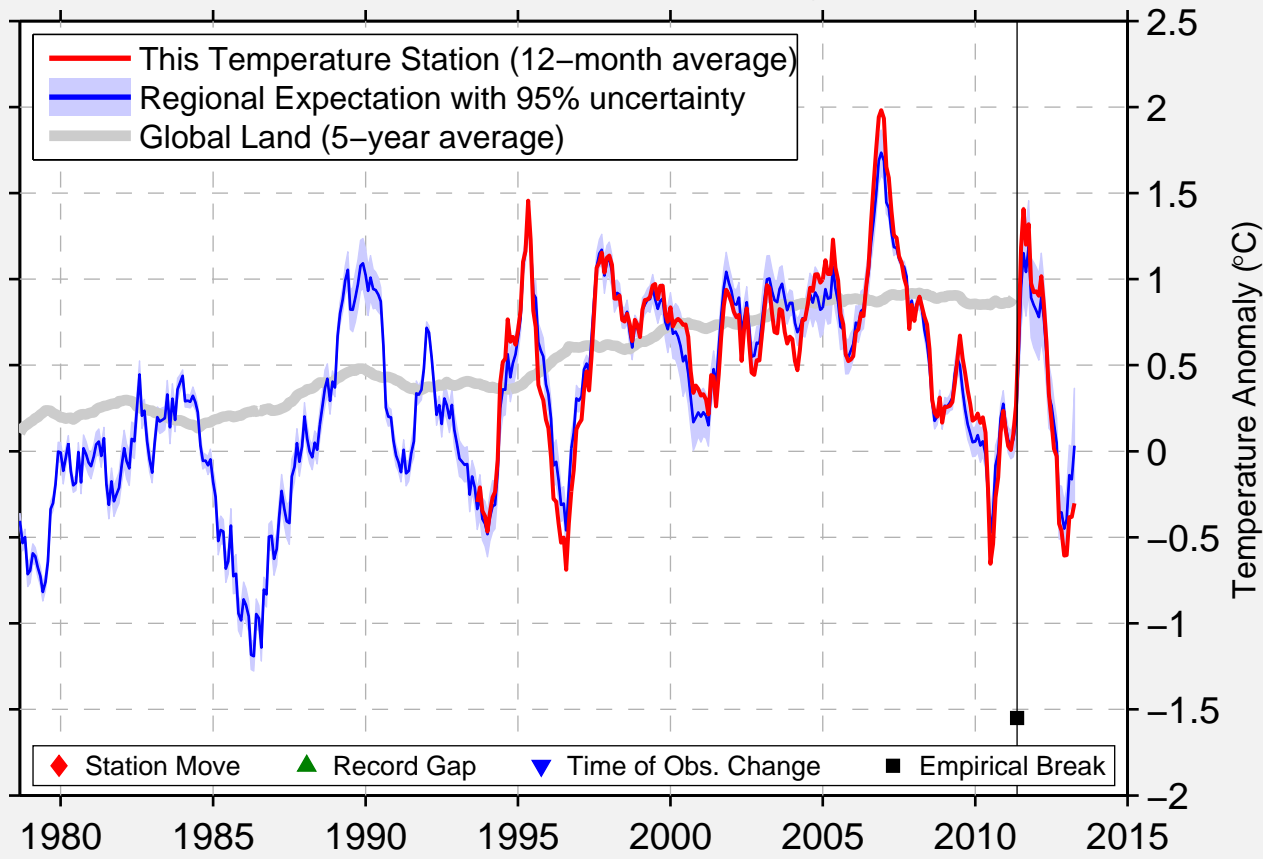

# PEMBREY SANDS

51.716 N, 4.367 W (United Kingdom)

◆ Station Move    ▲ Record Gap    ▼ Time of Obs. Change    ■ Empirical Break

Data Quality Controlled and Aligned at Breakpoints

Berkeley Earth