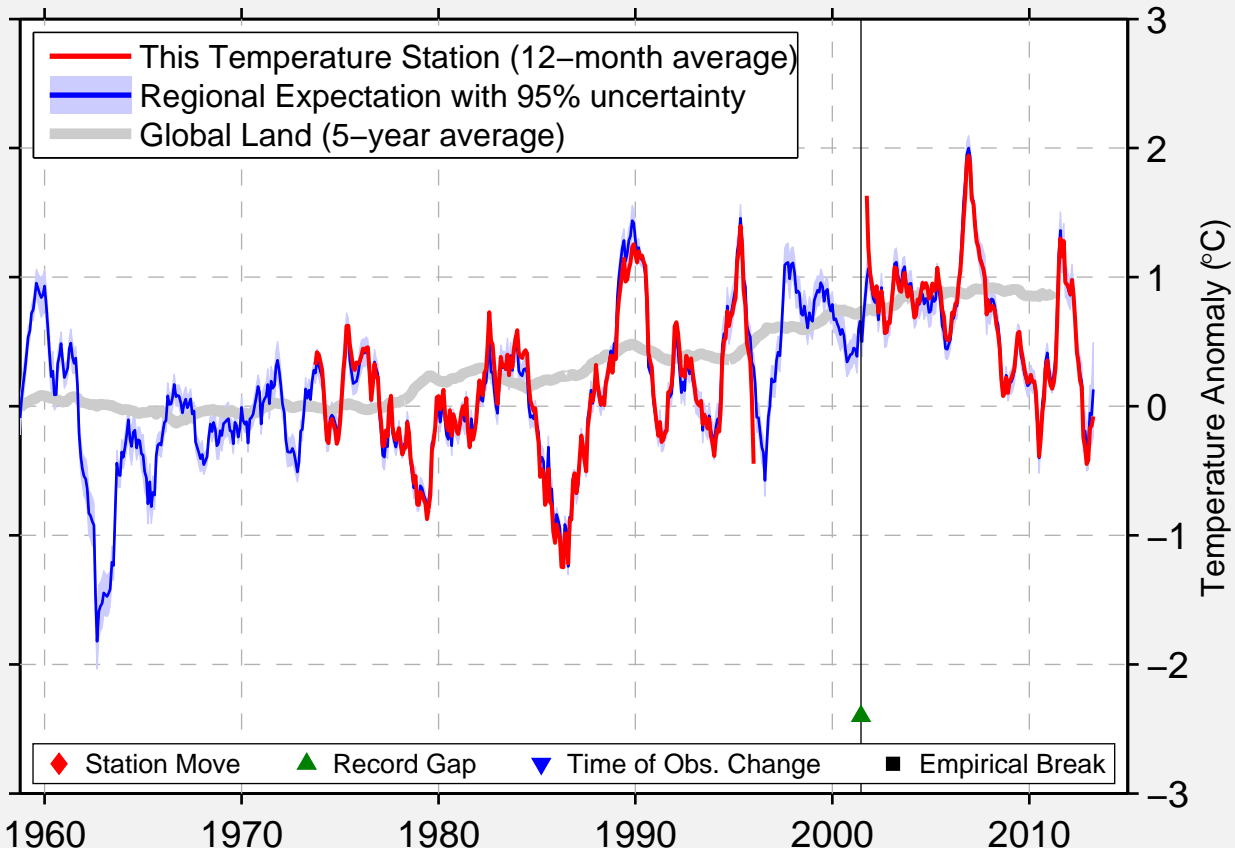

MUMBLES HEAD

51.566 N, 3.983 W (United Kingdom)

Data Quality Controlled and Aligned at Breakpoints

Berkeley Earth