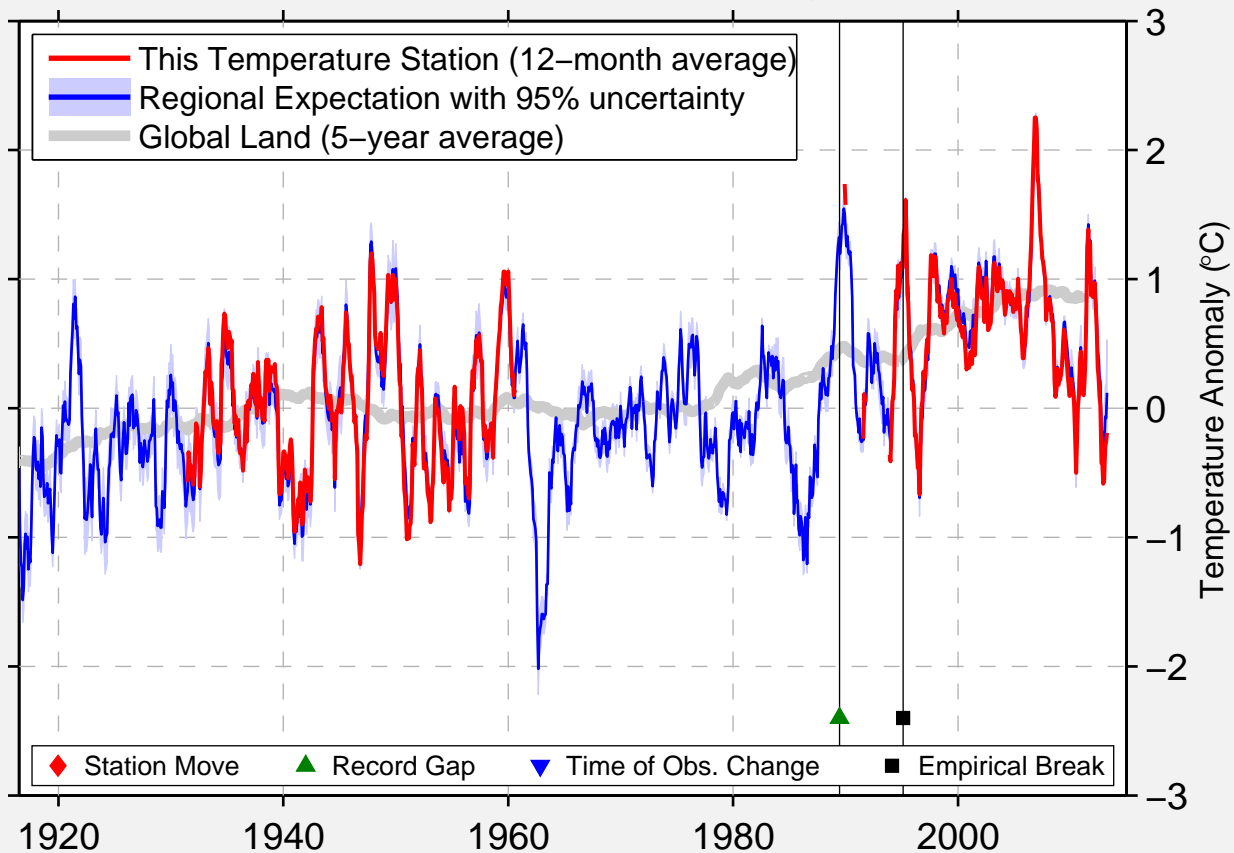

P0\*00 LARKHILL RP ONLY  
51.202 N, 1.806 W (United Kingdom)

Data Quality Controlled and Aligned at Breakpoints

Berkeley Earth