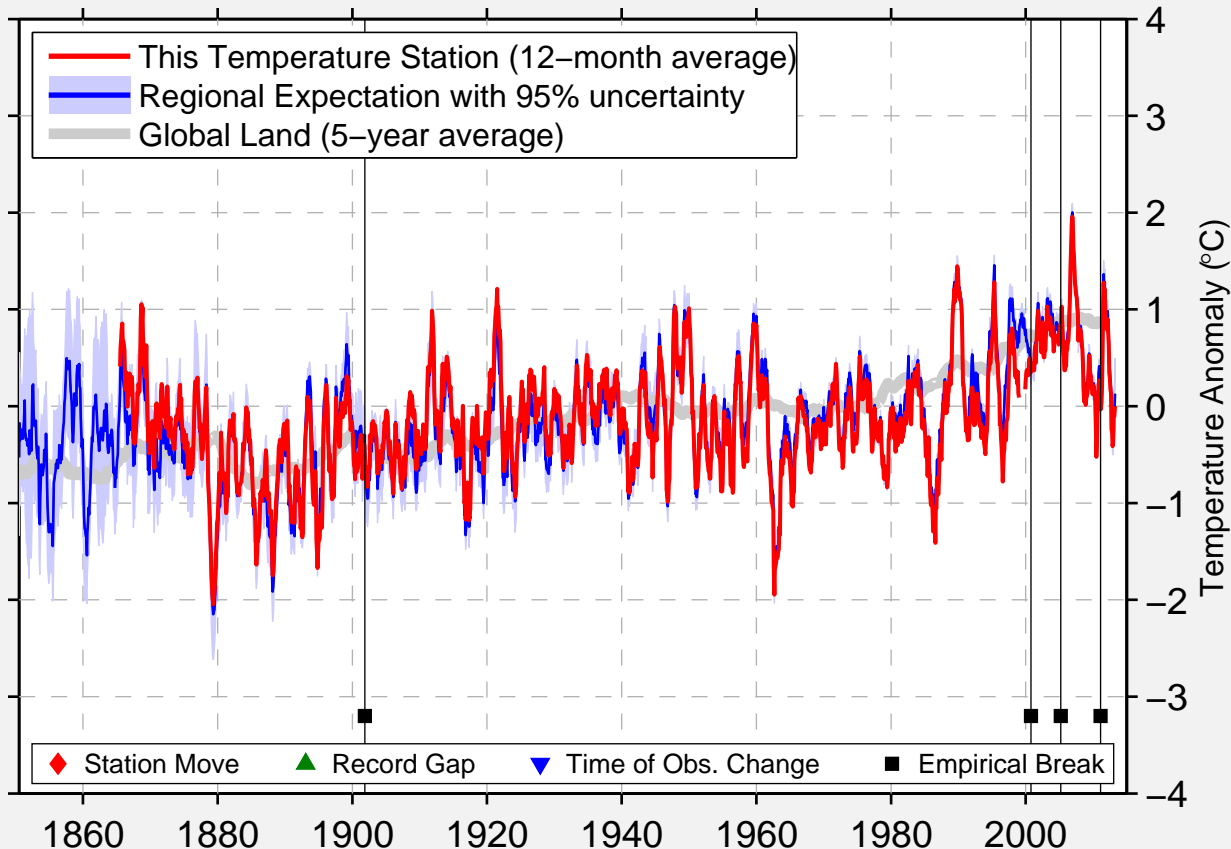

PLYMOUTH/MOUNT BATTEN UNITED K

50.352 N, 4.119 W (United Kingdom)

Data Quality Controlled and Aligned at Breakpoints

Berkeley Earth