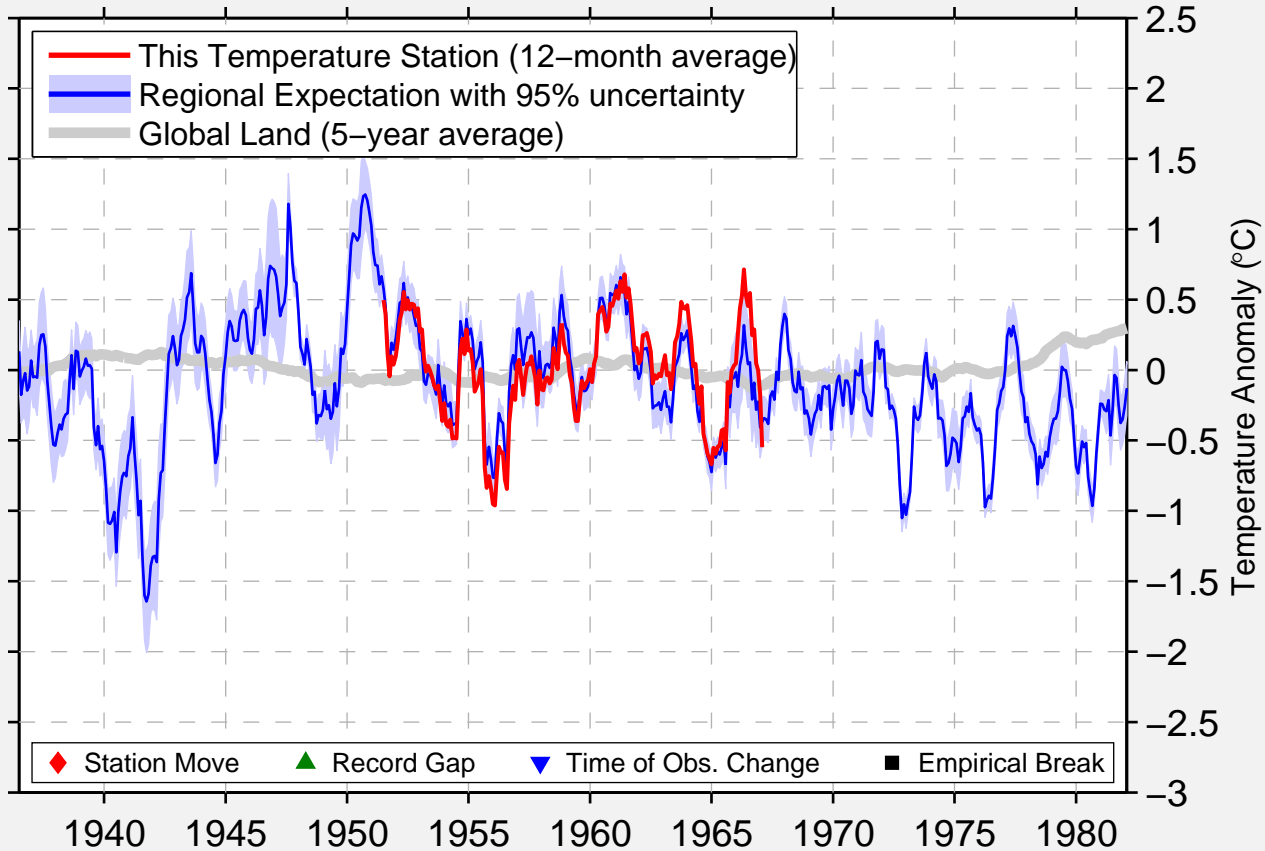

TARANTO ITALY

40.500 N, 17.300 E (Italy)

Data Quality Controlled and Aligned at Breakpoints

Berkeley Earth