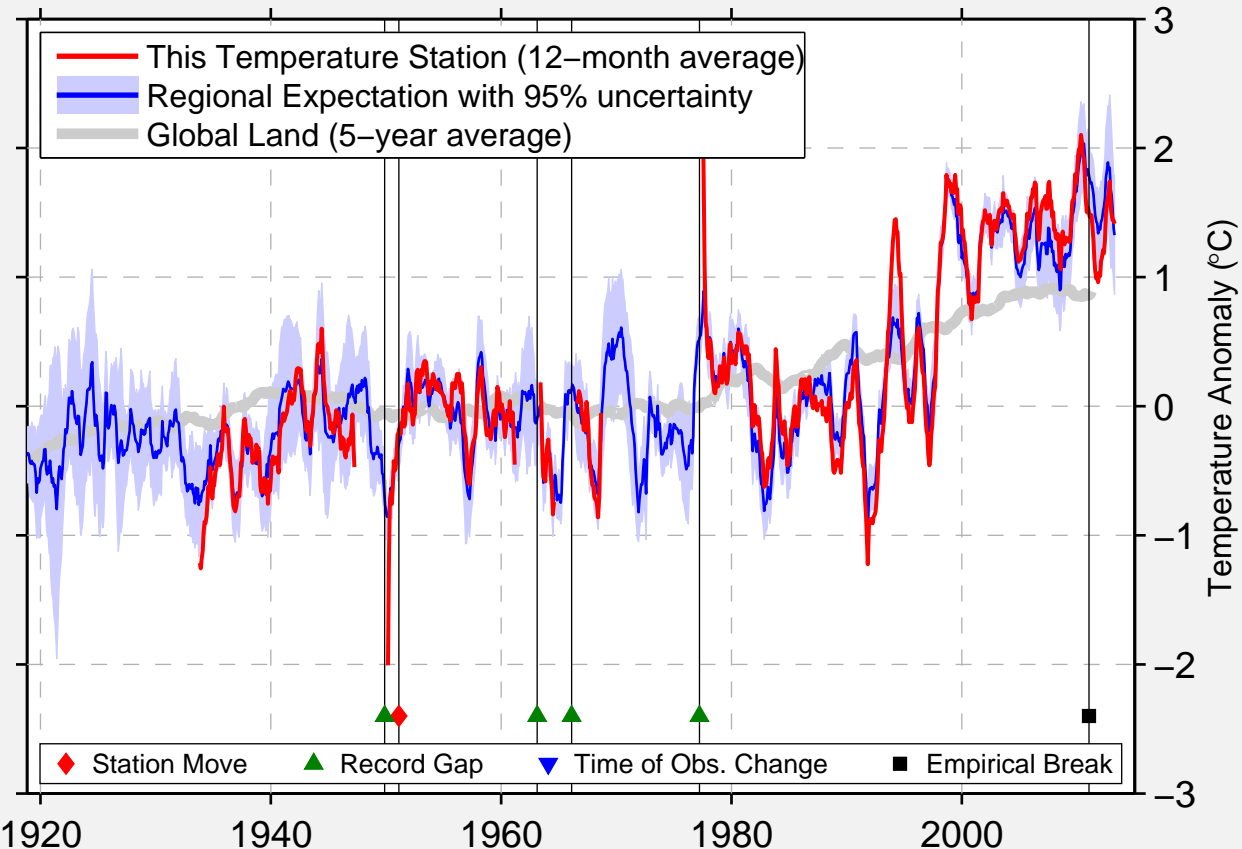

SHARJAH INTERNATIONAL AIRPORT

25.342 N, 55.450 E (United Arab Emirates)

Data Quality Controlled and Aligned at Breakpoints

Berkeley Earth