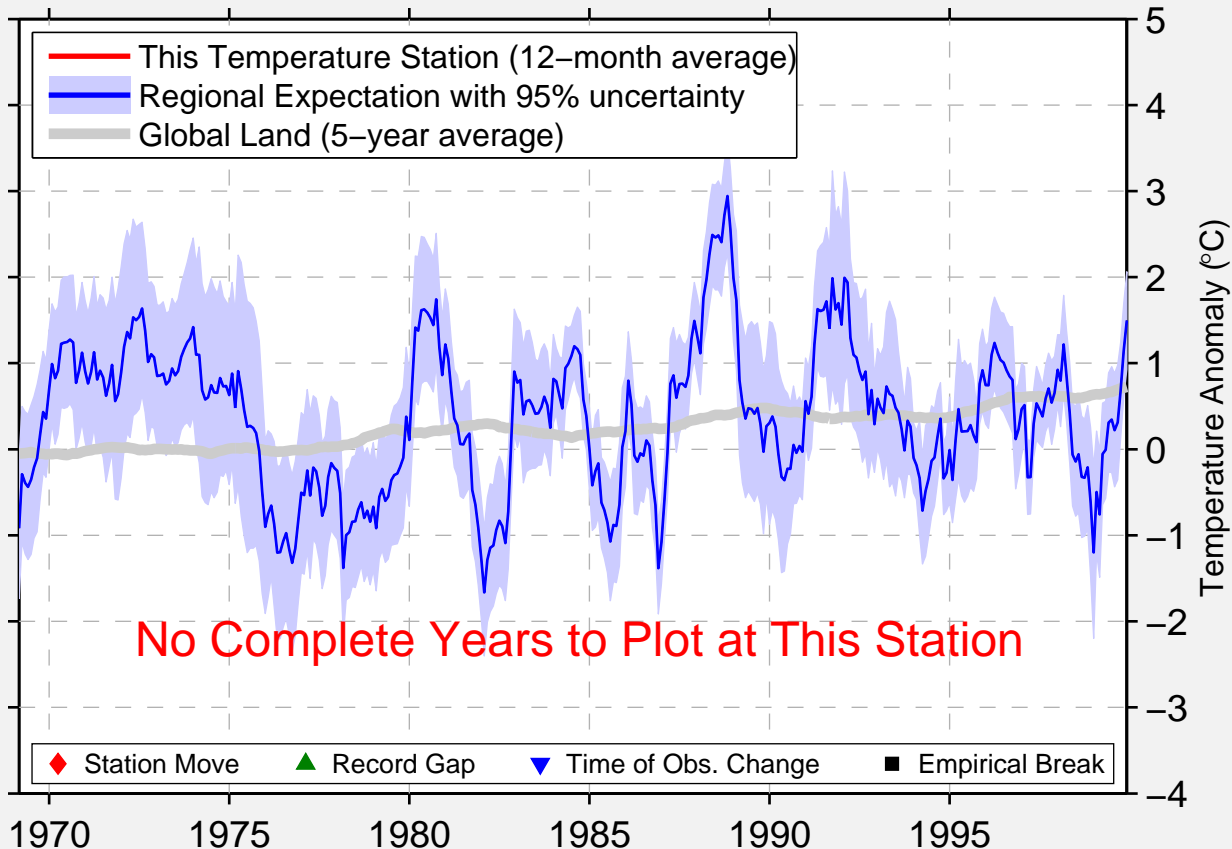

AWS: ROSS ICE SHELF (8923)

78.200 S, 172.500 W ([Missing])

Data Quality Controlled and Aligned at Breakpoints

Berkeley Earth