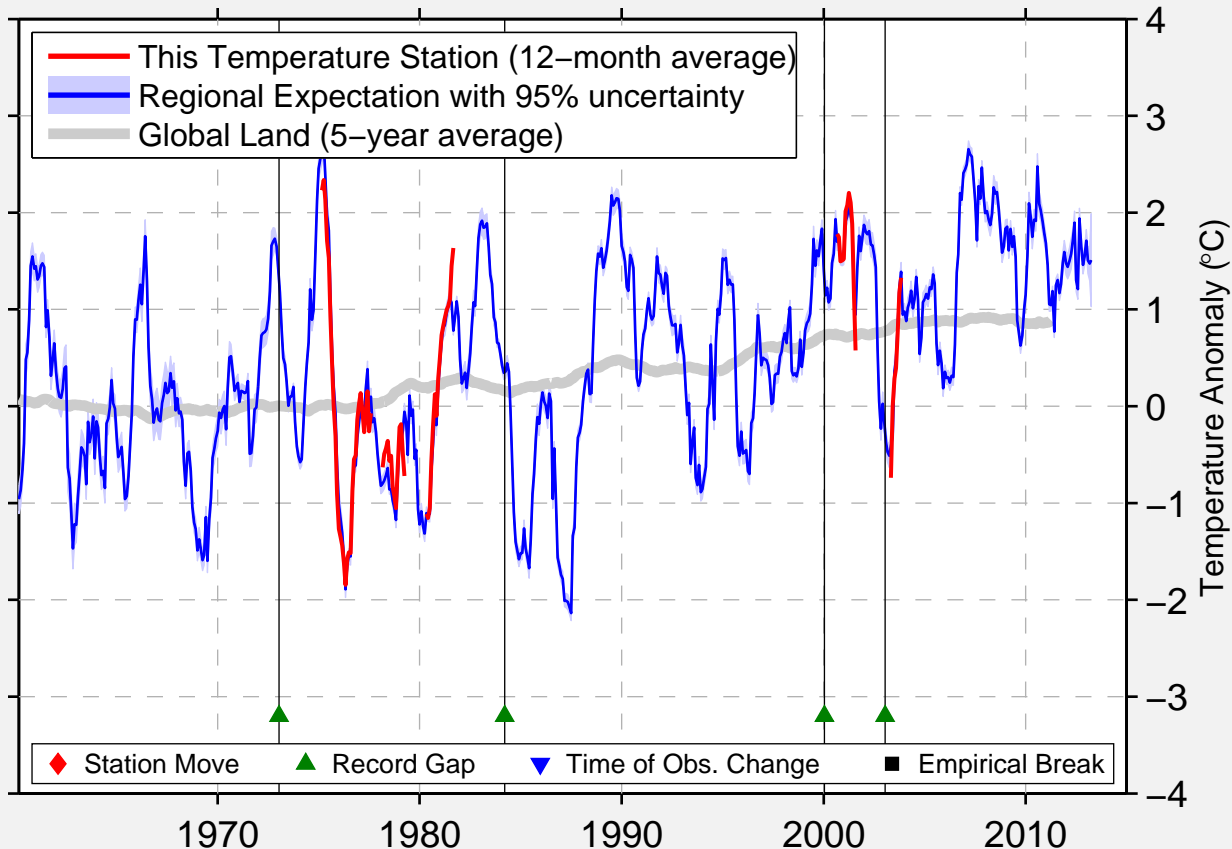

# DRUZHBA

52.050 N, 33.950 E (Ukraine)

Data Quality Controlled and Aligned at Breakpoints

Berkeley Earth