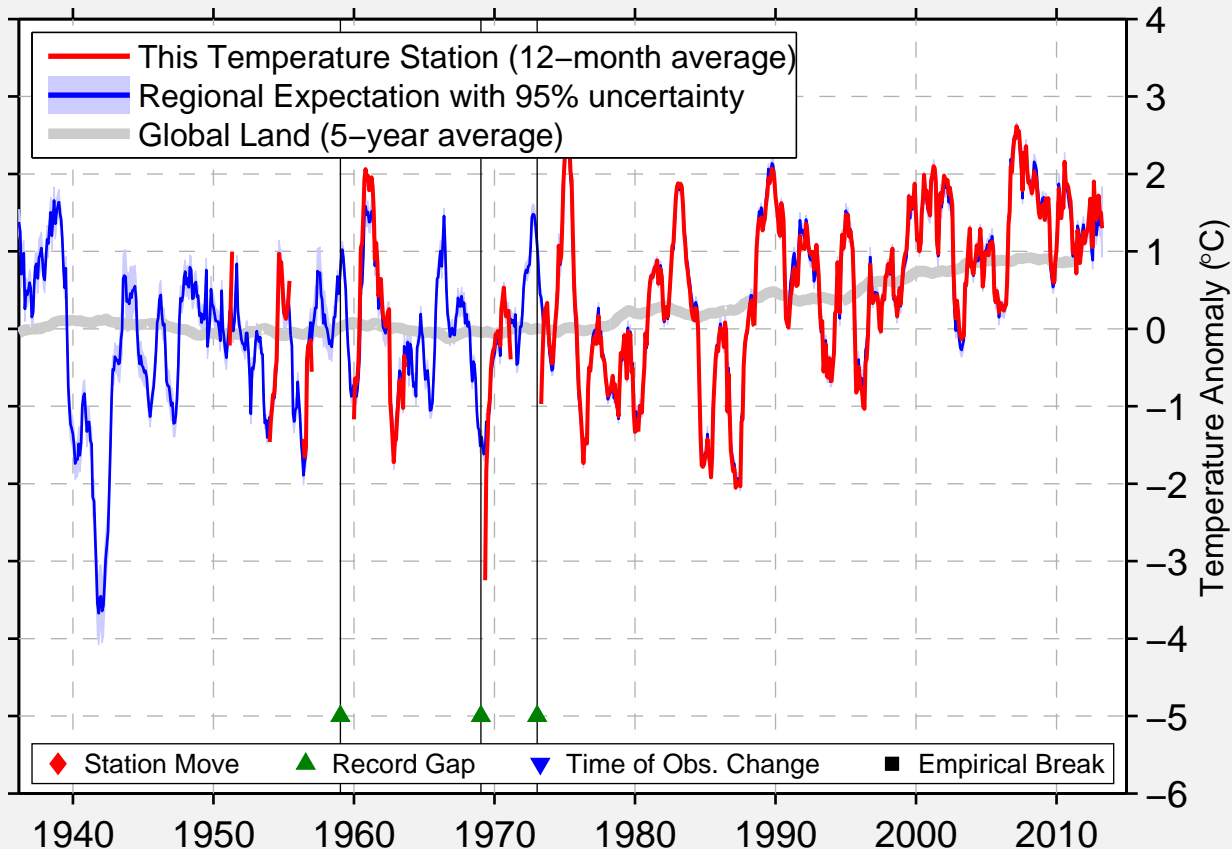

# CHERNIHIV

51.467 N, 31.250 E (Ukraine)

Data Quality Controlled and Aligned at Breakpoints

Berkeley Earth