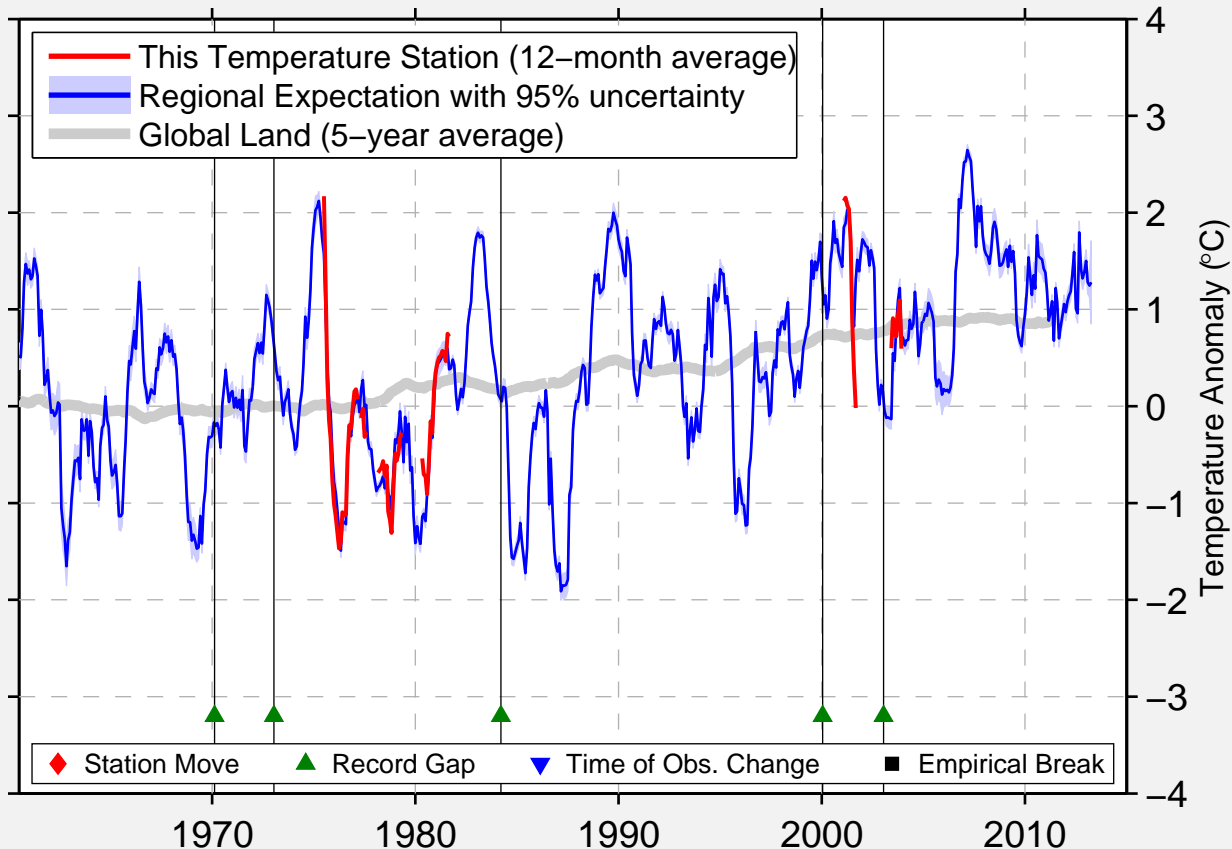

# OVRUCH

51.317 N, 28.783 E (Ukraine)

Data Quality Controlled and Aligned at Breakpoints

Berkeley Earth