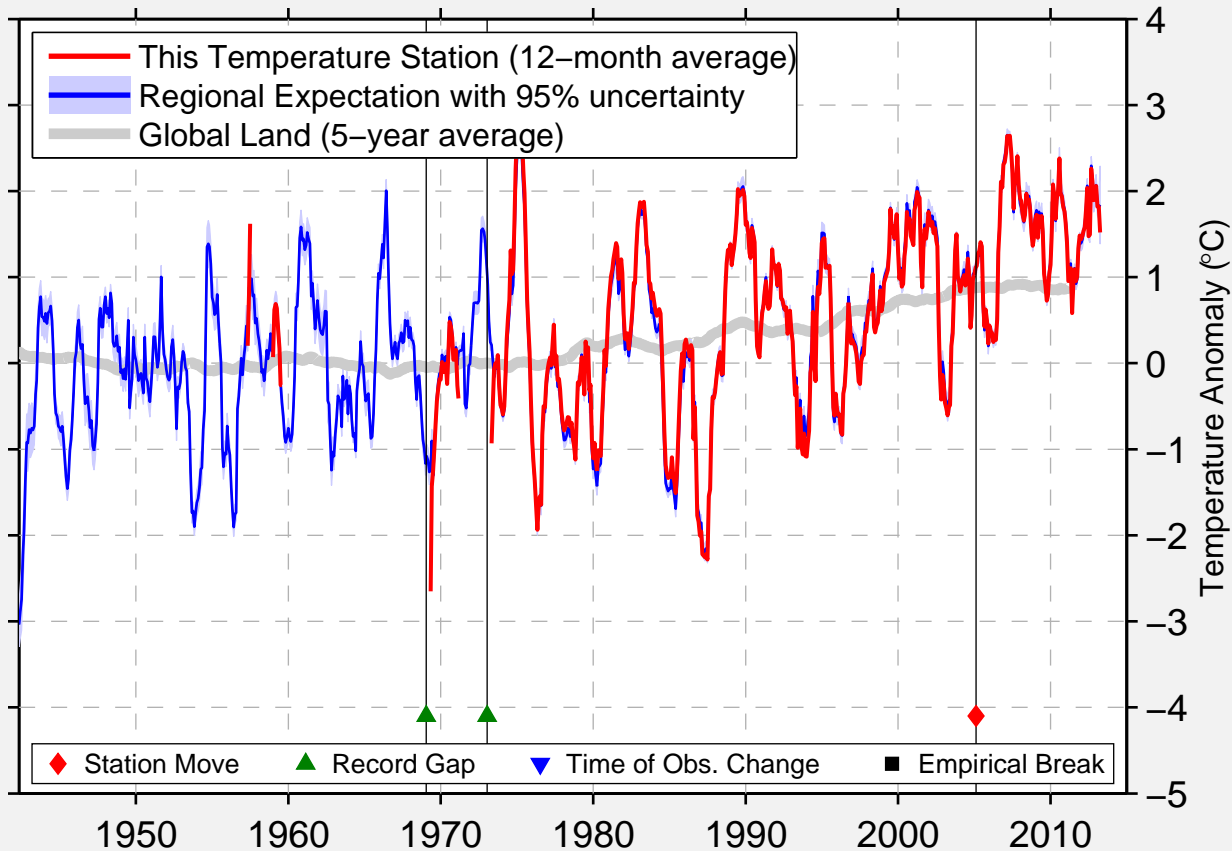

# SUMY

50.900 N, 34.758 E (Ukraine)

Data Quality Controlled and Aligned at Breakpoints

Berkeley Earth