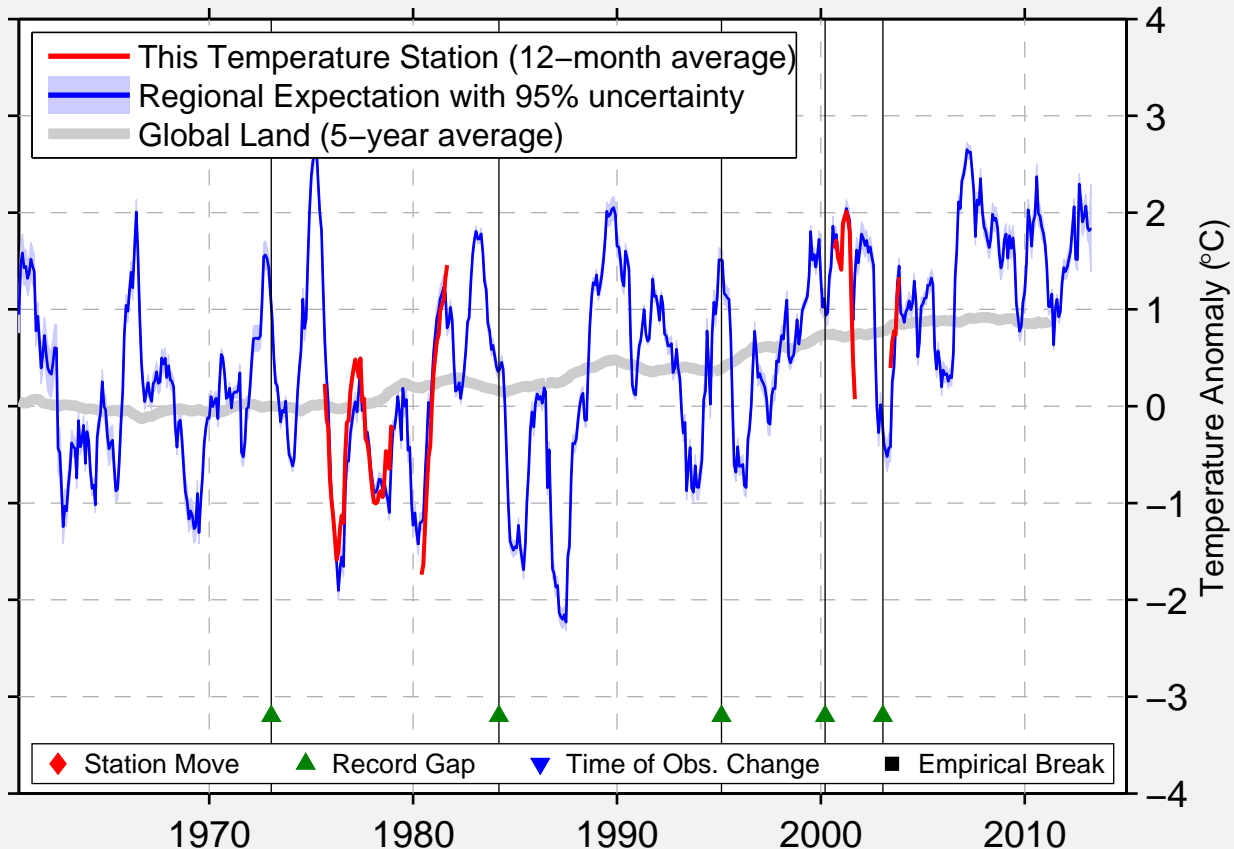

# ROMNY

50.767 N, 33.450 E (Ukraine)

Data Quality Controlled and Aligned at Breakpoints

Berkeley Earth