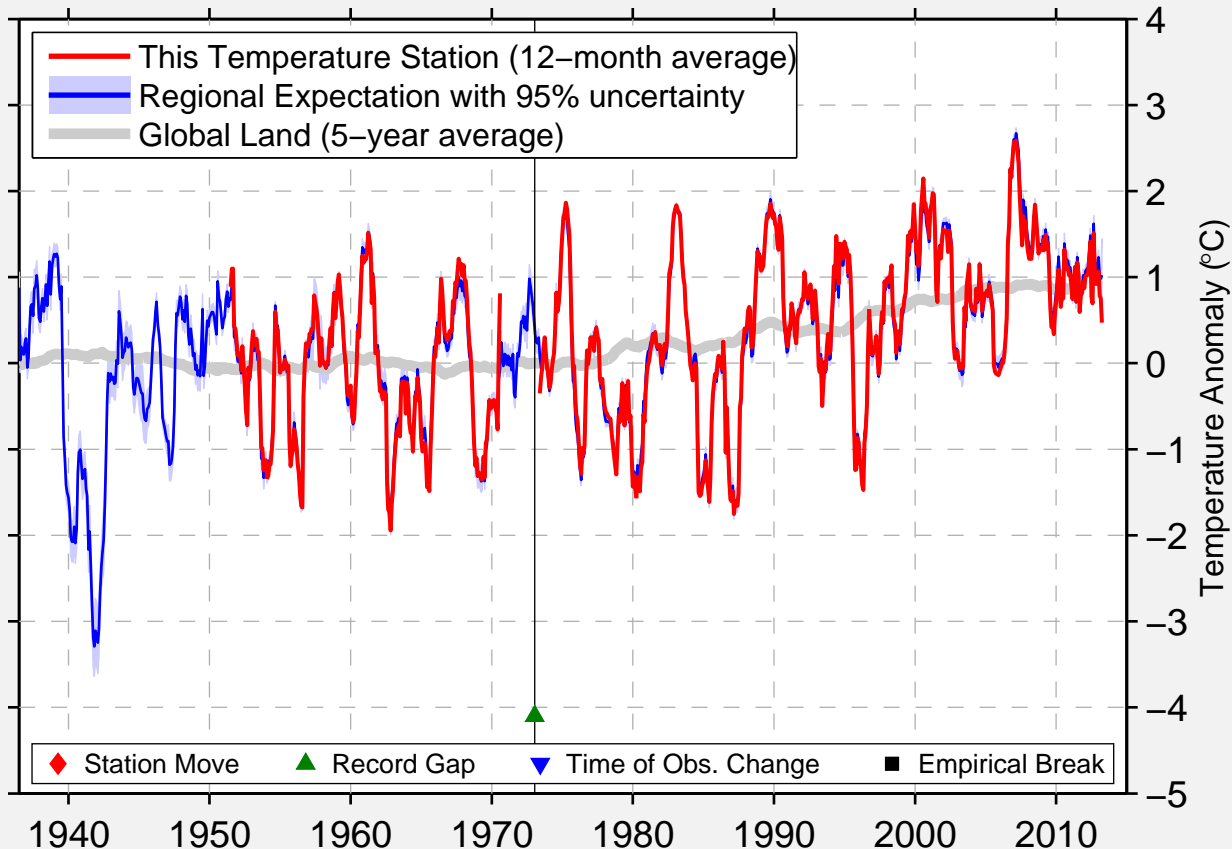

# RIVNE

50.583 N, 26.133 E (Ukraine)

Data Quality Controlled and Aligned at Breakpoints

Berkeley Earth