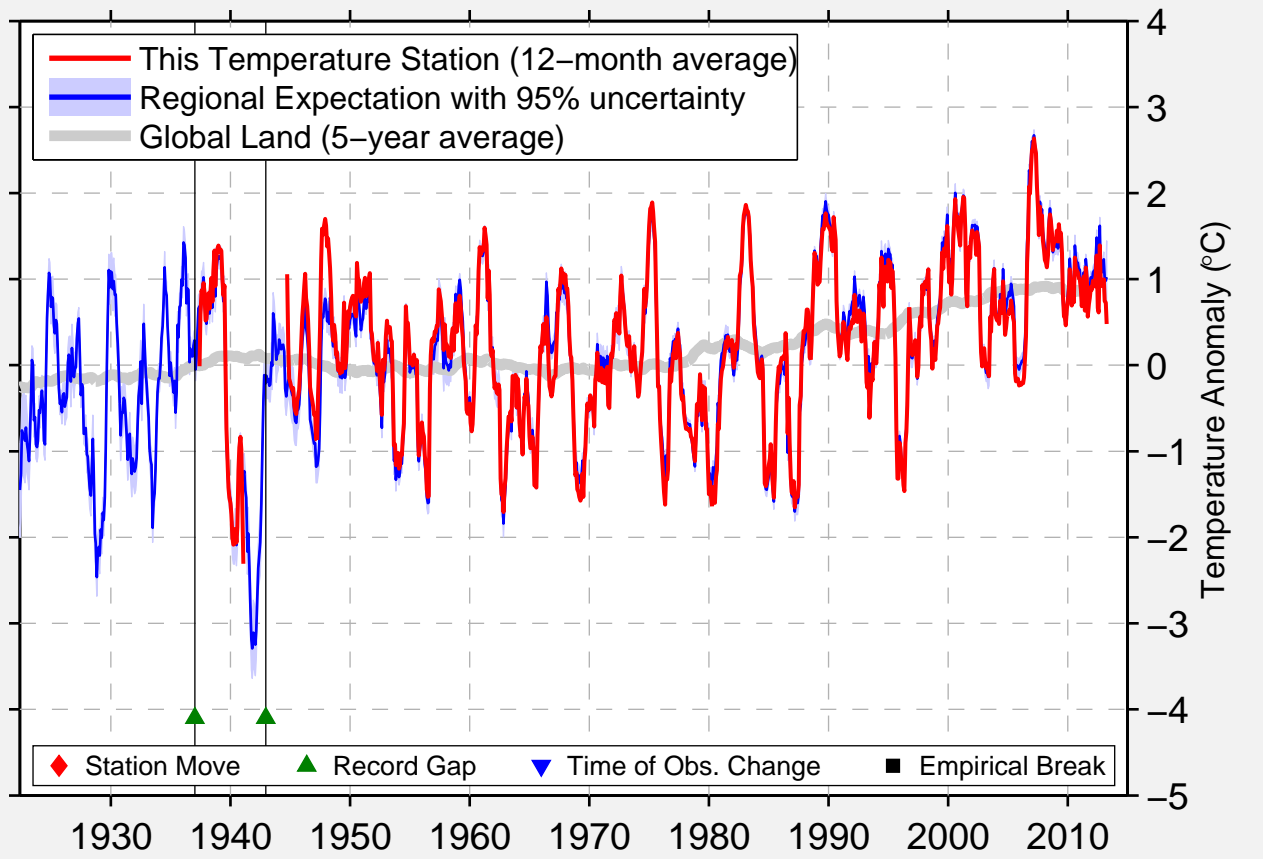

SHEPETOVKA UKRAINE FORMER

50.172 N, 27.043 E (Ukraine)

Data Quality Controlled and Aligned at Breakpoints

Berkeley Earth