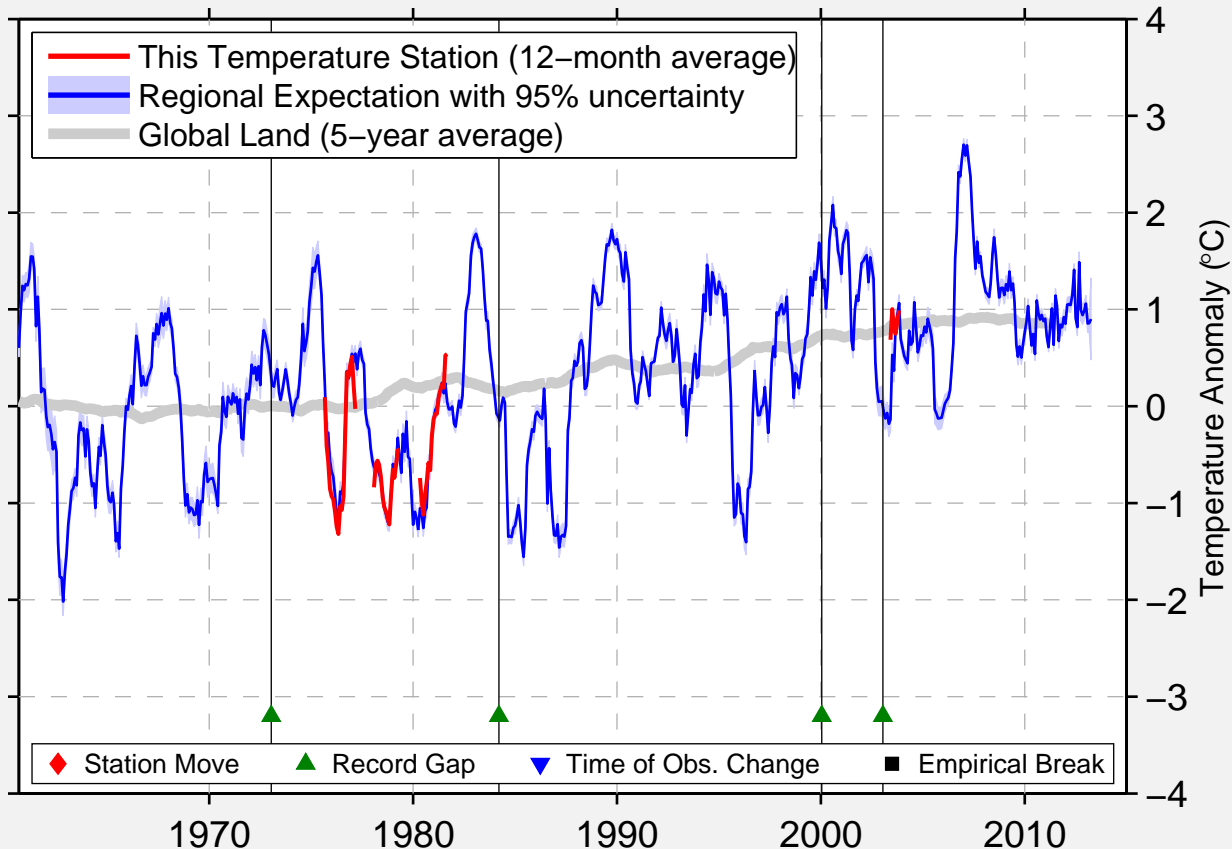

# BRODY

50.100 N, 25.150 E (Ukraine)

Data Quality Controlled and Aligned at Breakpoints

Berkeley Earth