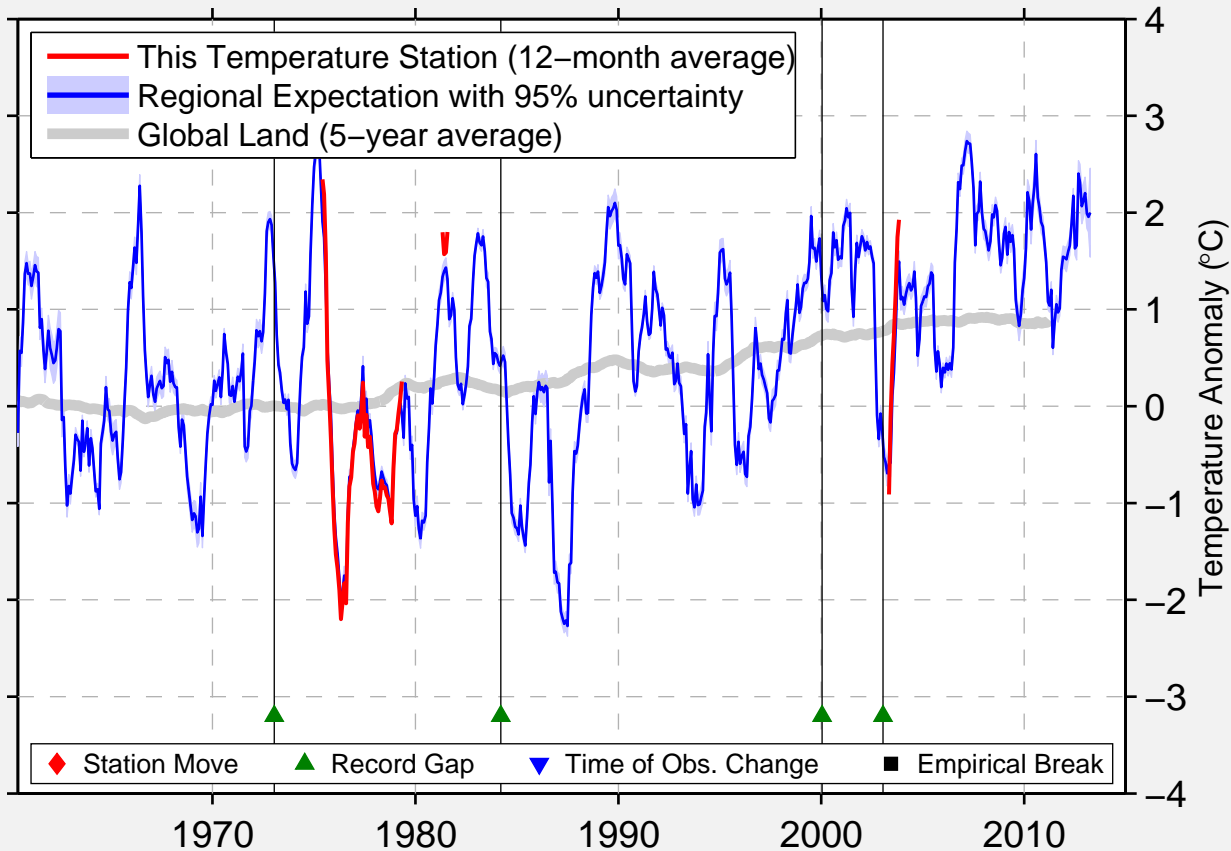

VELYKYI BURLUK

50.067 N, 37.383 E (Ukraine)

Data Quality Controlled and Aligned at Breakpoints

Berkeley Earth