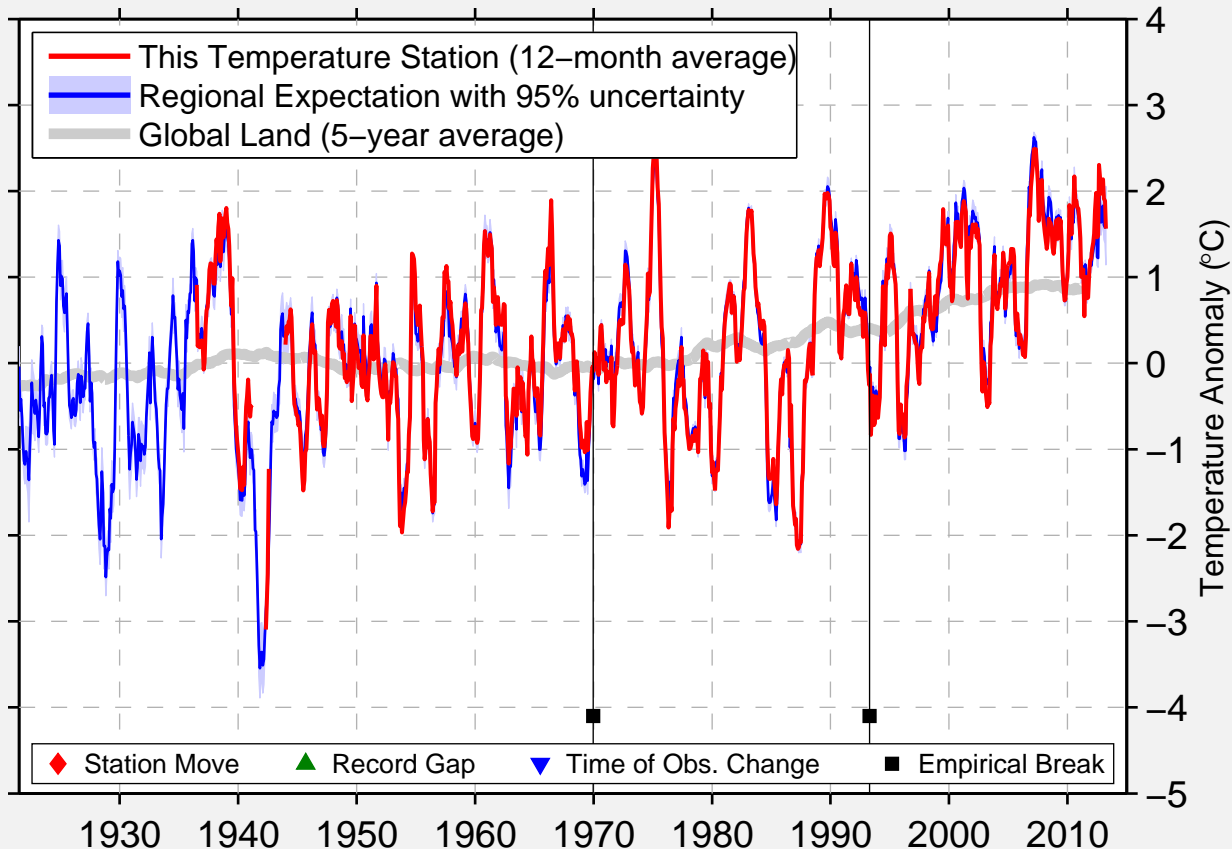

LUBNY

50.000 N, 32.934 E (Ukraine)

Data Quality Controlled and Aligned at Breakpoints

Berkeley Earth