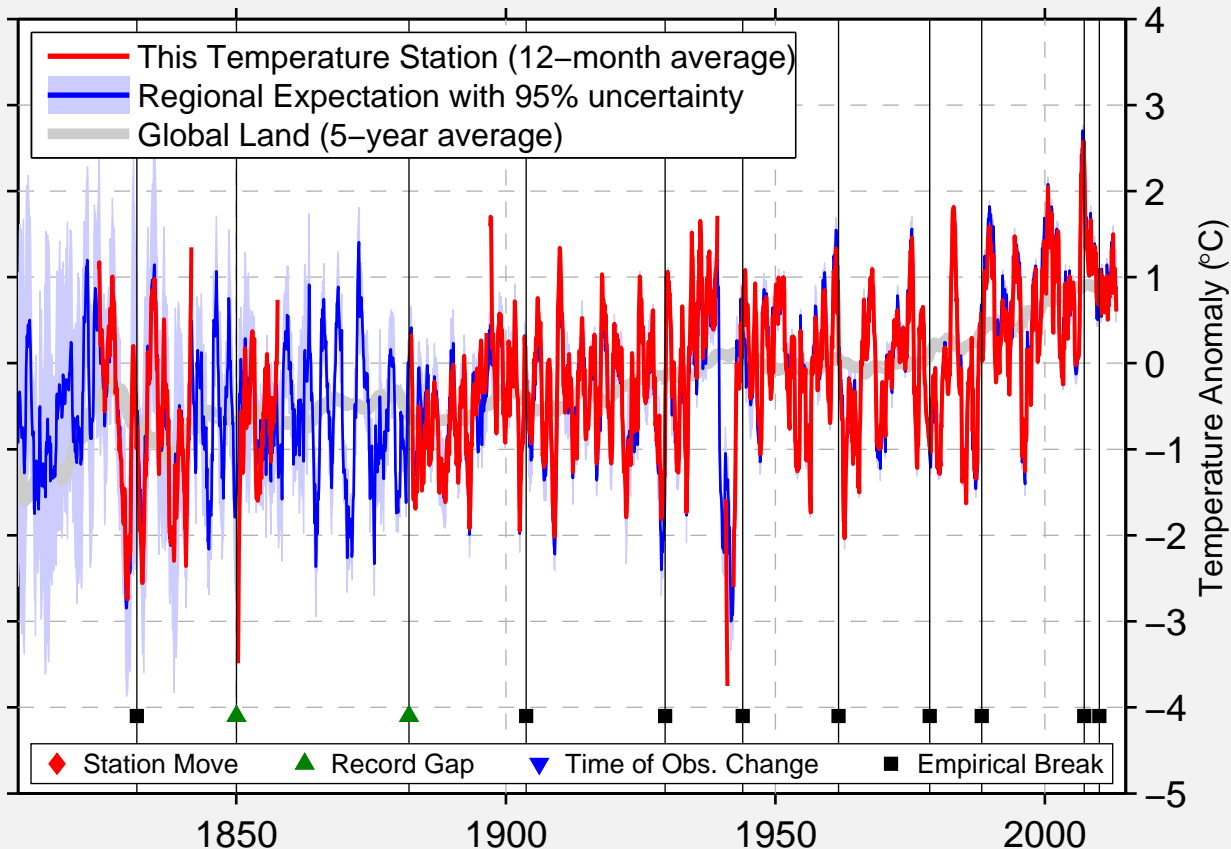

# L'VIV

49.817 N, 23.950 E (Ukraine)

Data Quality Controlled and Aligned at Breakpoints

Berkeley Earth