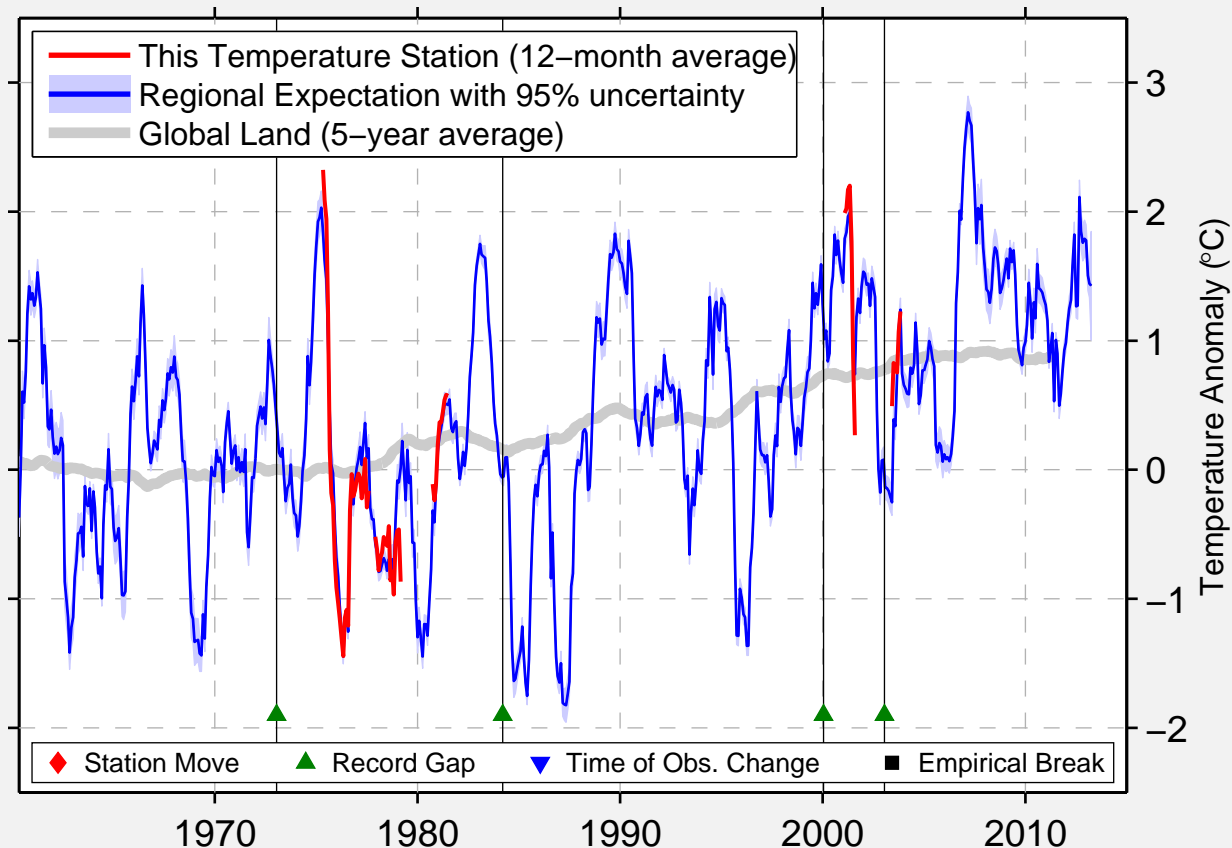

BILA TSERKVA

49.750 N, 30.117 E (Ukraine)

Data Quality Controlled and Aligned at Breakpoints

Berkeley Earth