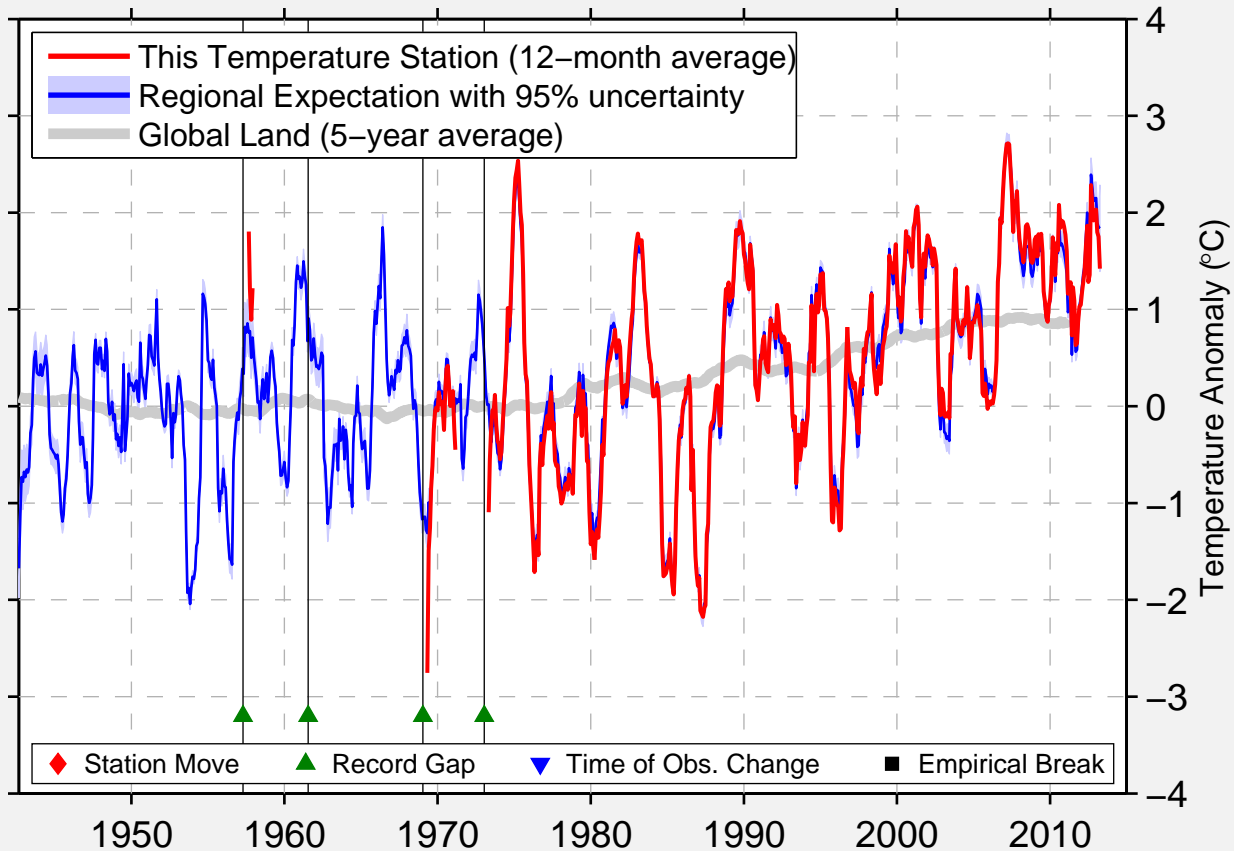

# MYRONIVKA

49.667 N, 31.000 E (Ukraine)

Data Quality Controlled and Aligned at Breakpoints

Berkeley Earth