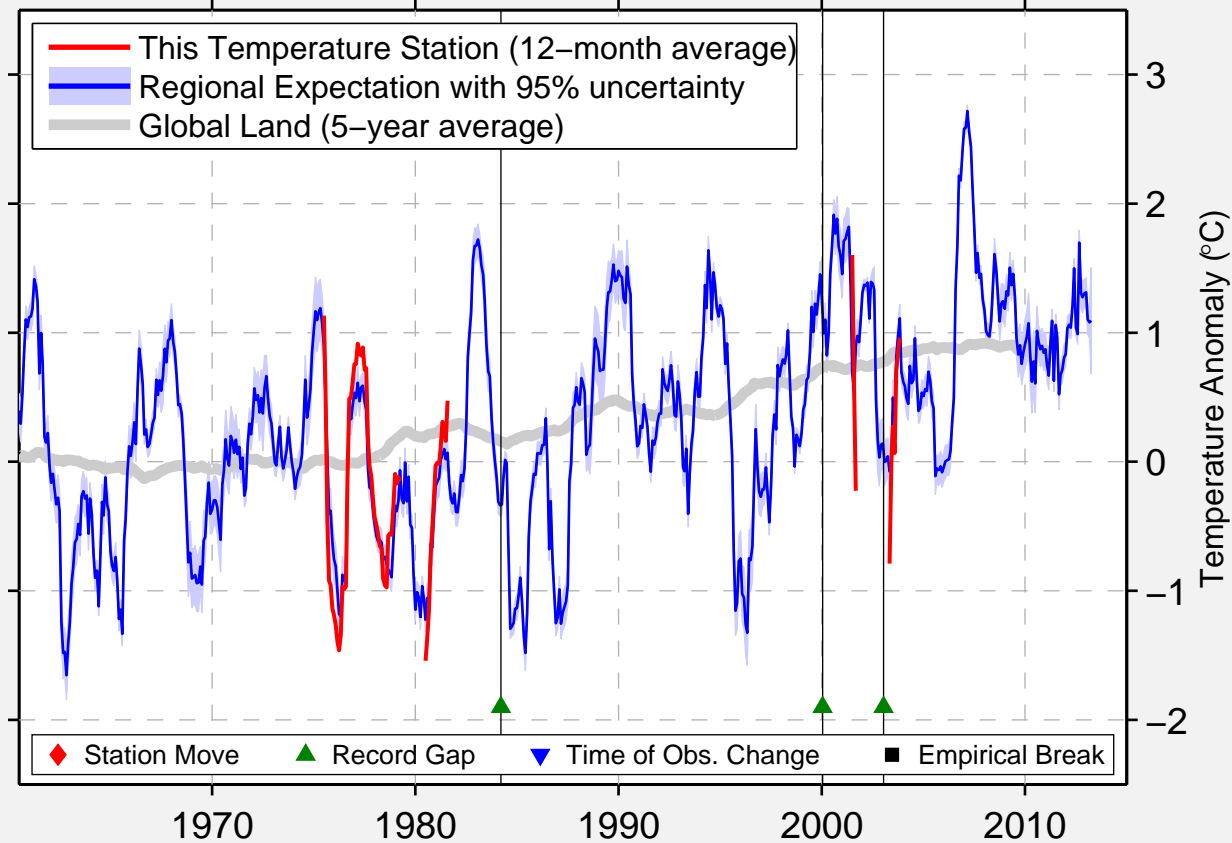

DROHOBYCH

49.350 N, 23.517 E (Ukraine)

Data Quality Controlled and Aligned at Breakpoints

Berkeley Earth